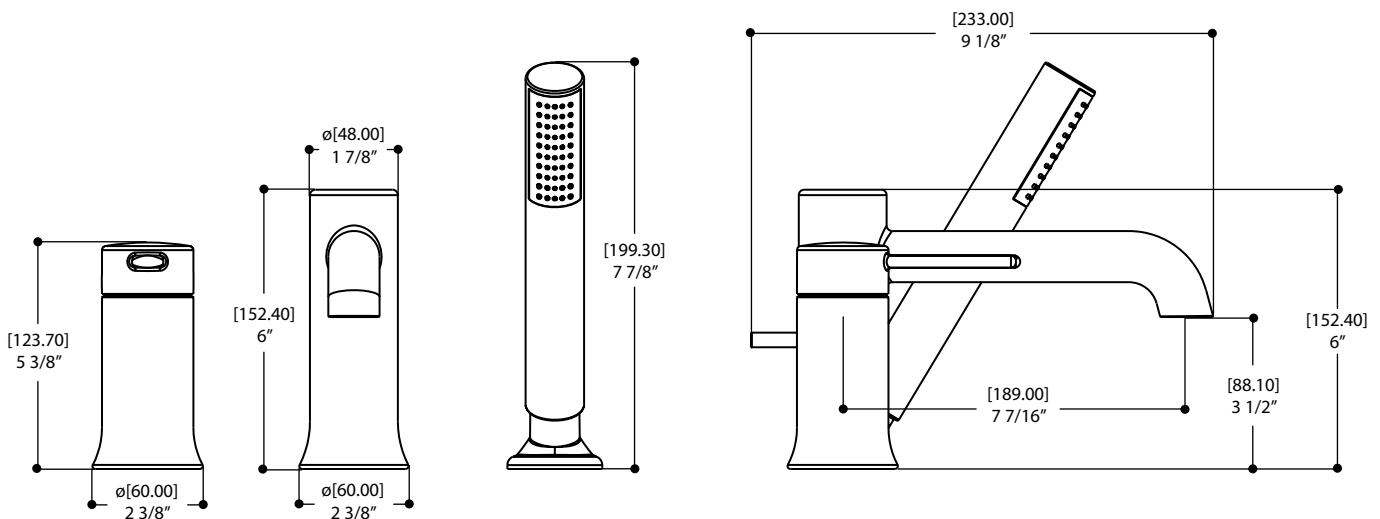

CIRCO #40772

3-piece deckmount tub filler with handshower

FEATURES

Single-control lever with pressure balance cartridge
Cartridge #ALT76069900
Solid brass
Single spray handshower with reduced water-efficient
flow: 2.0 gpm (7.6 L/min)
Spout water flow: 5.5 gpm (20.8 L/min)
5' hidden hose
1/2" female connections

SPECS AT LARGE

Total spout projection: 9 1/8" **Flow rate spout:** 5.5 gpm (20.8 L/min)
CC spout projection: 7 7/16" **Flow rate handshower:** 2 gpm (7.6 L/min)
Total height: 6" **Mounting hole:** 1 3/8"
Total height handshower: 7 7/8" **Counter depth:** 1 1/2" max