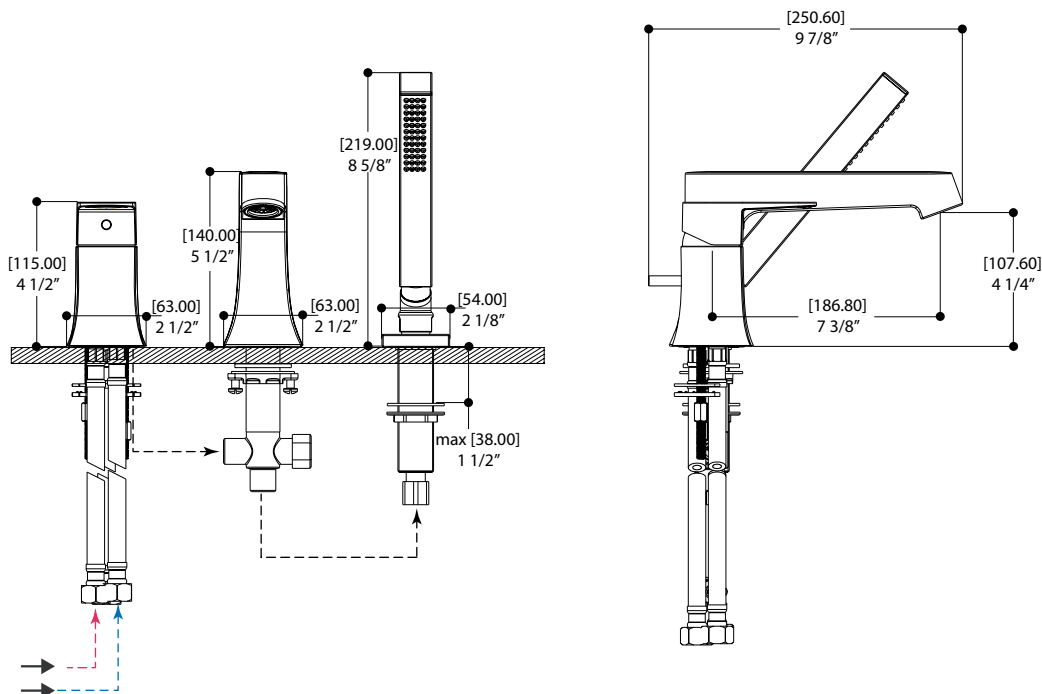

## FEATURES

Single-control lever with pressure balance cartridge  
 Cartridge #ALT76069900  
 Solid brass  
 Single spray handshower with reduced water-efficient  
 Flow: 2.0 gpm (7.6 L/m)  
 Spout water flow: 5.5 gpm (20.8 L/min)  
 5' hidden hose  
 Diverter at the back of the spout  
 1/2" female connections

## SPECS AT LARGE

**Total spout projection:** 9 7/8"      **Flow rate spout:** 5.5 gpm (20.8 L/min)  
**CC spout projection:** 7 3/8"      **Flow rate handshower:** 2 gpm (7.6 L/m)  
**Total height spout:** 5 1/2"      **Mounting hole:** 1 3/8" min  
**Total height handshower:** 8 5/8"      **Counter depth:** 1 1/2" max