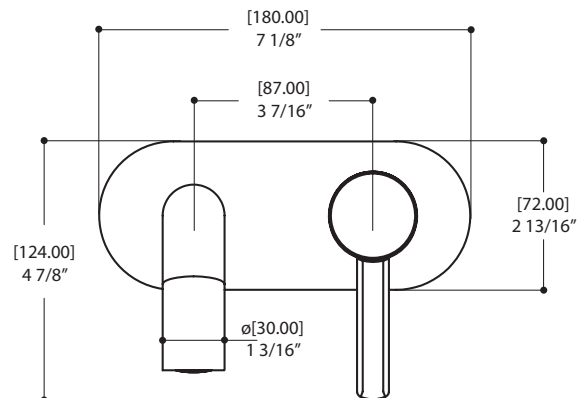

CIRCO #40729

wallmount lavatory faucet

FEATURES

- Solid brass
- Single-control lever
- Ceramic cartridge
- Press pop-up drain included
- 1/2" female connection
- Reduced water-efficient flow: 1.5 gpm (5.7 L/min)

SPECS AT LARGE

Overall projection: 8 7/8" **Flow rate:** 1.5 gpm (5.7 L/min)
CC spout projection: 8 1/4"
Total height: 4 7/8"

last revision : 22/01/2016