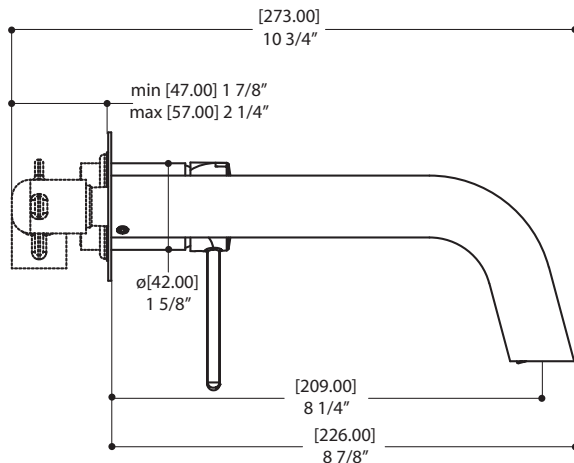

CIRCO #40729

wallmount lavatory faucet

FEATURES

- Solid brass
- Single-control lever
- Ceramic cartridge
- Press pop-up drain included
- 1/2" female connection
- Reduced water-efficient flow: 1.5 gpm (5.7 L/min)

SPECS AT LARGE

Overall projection: 8 7/8" **Flow rate:** 1.5 gpm (5.7 L/min)
CC spout projection: 8 1/4"
Total height: 4 7/8"

last revision : 22/01/2016