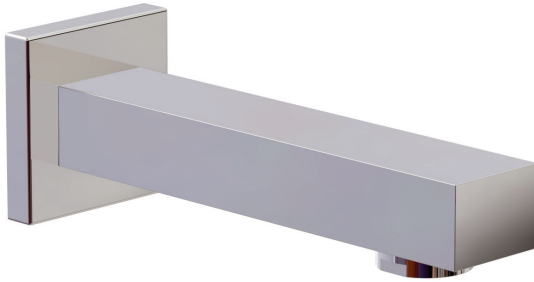

# SQUARE TUB SPOUT #90871

## FEATURES

Solid brass  
 6 3/4" square spout without diverter  
 1/2" female inlet - NPT

## FINISH

Polished chrome (pc)