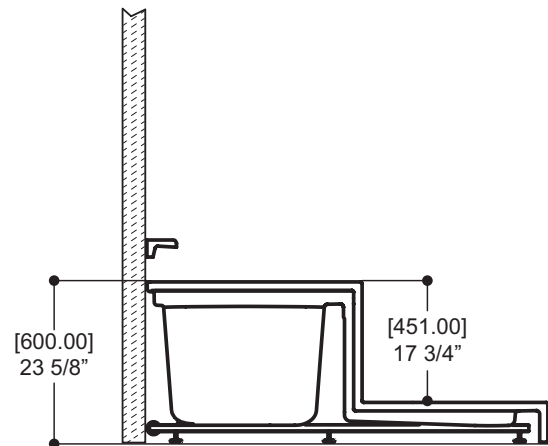

last revision : 04/02/2016