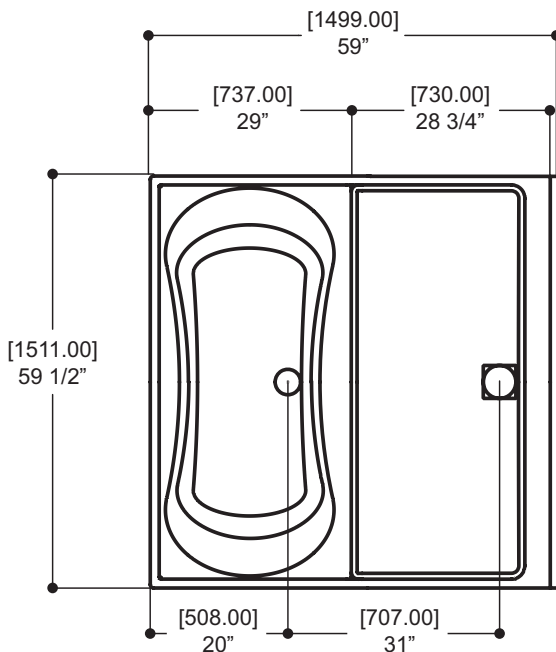

last revision : 04/02/2016