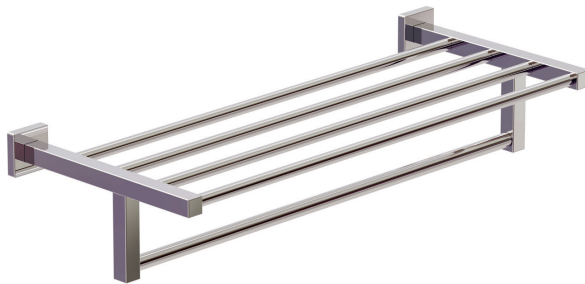

# TOWEL RACK #68851

## FEATURES

Solid brass  
 24" wallmount towel rack with bar, square flanges

## FINISH

Polished chrome (pc)