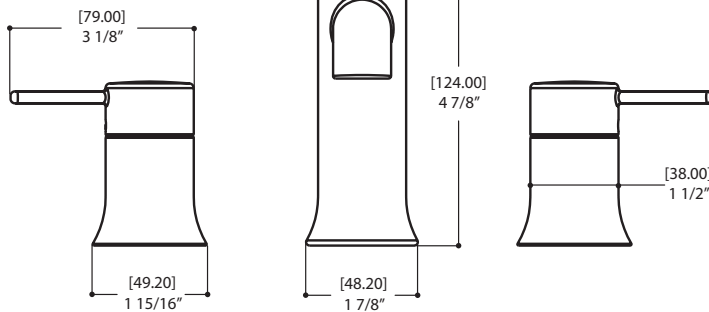

CIRCO #40771

widespread lavatory faucet

FEATURES

Solid brass
Ceramic cartridges
Press pop-up drain included
1/2" connections
Reduced water-efficient flow: 1.5 gpm (5.7 L/min)

FINISH

Polished chrome (pc)

WARRANTY

Limited lifetime warranty on all cartridges and also on the polished chrome finish. All other components and parts carry a limited five-year warranty.

CODE & COMPLIANCE

SPECS AT LARGE

Total spout projection: 6 1/4"
CC spout projection: 4 3/4"
Total height: 4 7/8"

Flow rate: 1.5 gpm (5.7 L/min)
Mounting hole: 1 3/8"
Counter depth: 1 1/2" max

last revision : 21/01/2016