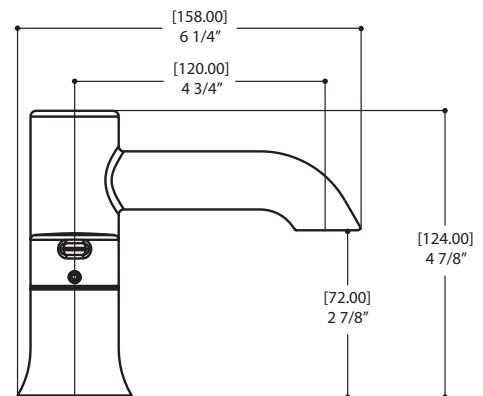

CIRCO #40771

widespread lavatory faucet

FEATURES

Solid brass
Ceramic cartridges
Press pop-up drain included
1/2" connections
Reduced water-efficient flow: 1.5 gpm (5.7 L/min)

FINISH

Polished chrome (pc)

WARRANTY

Limited lifetime warranty on all cartridges and also on the polished chrome finish. All other components and parts carry a limited five-year warranty.

CODE & COMPLIANCE

SPECS AT LARGE

Total spout projection: 6 1/4"
CC spout projection: 4 3/4"
Total height: 4 7/8"

Flow rate: 1.5 gpm (5.7 L/min)
Mounting hole: 1 3/8"
Counter depth: 1 1/2" max

last revision : 21/01/2016