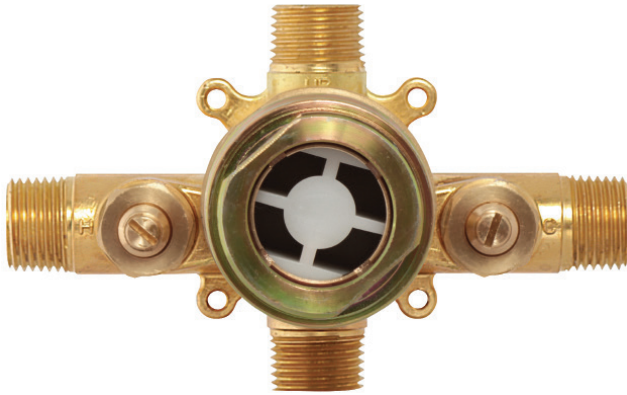

Pressure Balance Valve

FEATURES

- Solid brass
- Service check valves / stop valves
- Test cap
- Bottom and top outlets - NPT/sweat
- Inlets - NPT/sweat, PEX (PEX-B) or WB (PEX-A)

Flow rate: 6gpm (27L/min) at 45psi

WARRANTY

(Complete warranty available at <https://alt-aqua.com/warranty>)

CODE & COMPLIANCE

61134 NPT CONNECTION

- 1/2" male water inlets - NPT/sweat
- 1/2" male water outlets - NPT/sweat

61136 PEX (PEX-B) CONNECTION

- PEX water inlets and top outlet
- 1/2" male bottom water outlet - NPT/sweat

61138 WB (PEX-A) CONNECTION

- WB water inlets and top outlet
- 1/2" male bottom water outlet - NPT/sweat