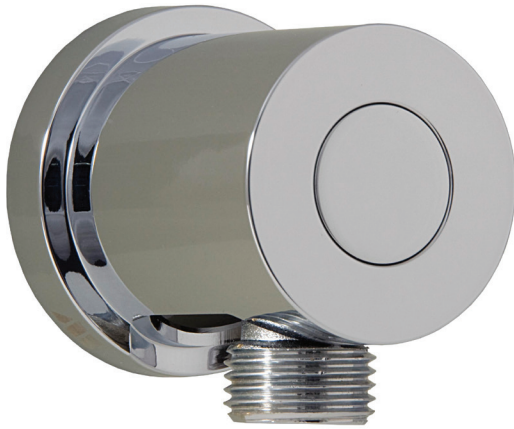

ADJUSTABLE WATERWAY

90734