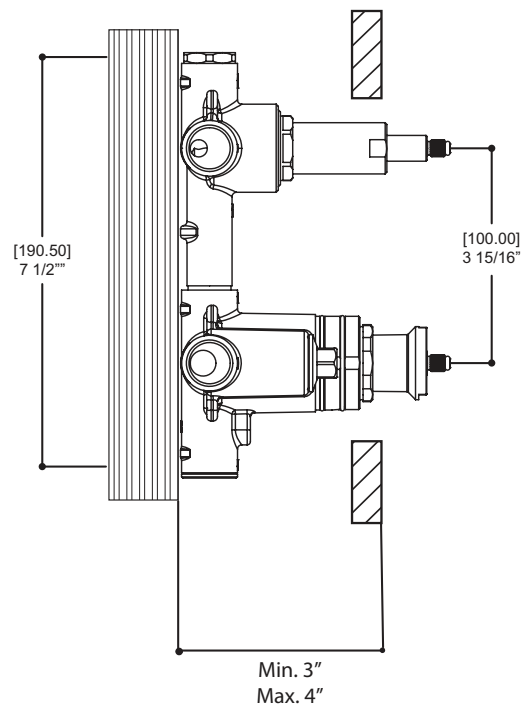

CODE & COMPLIANCE