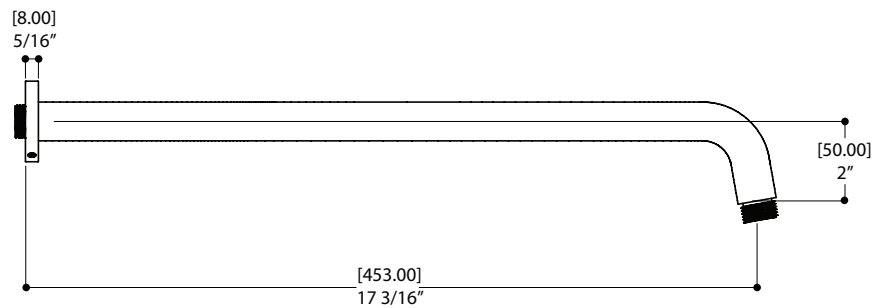

CODE & COMPLIANCE