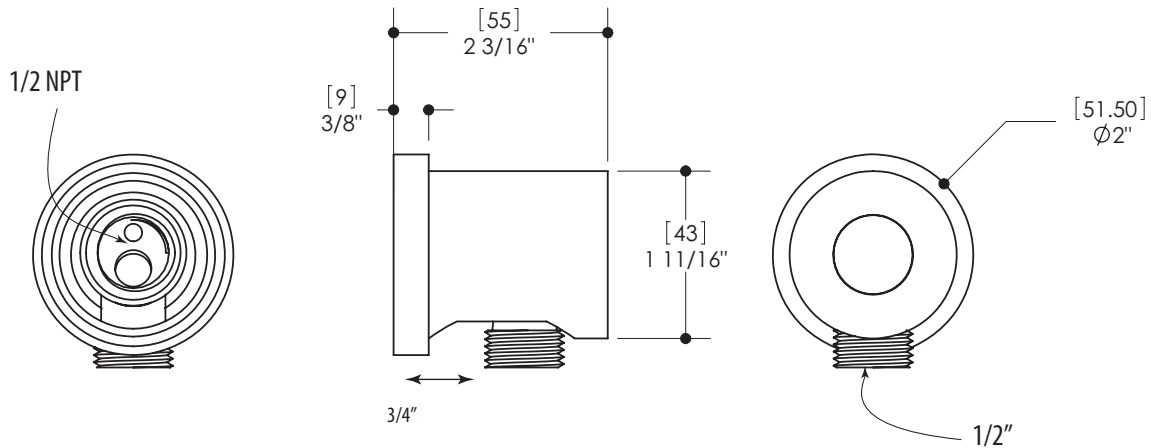

CODE & COMPLIANCE