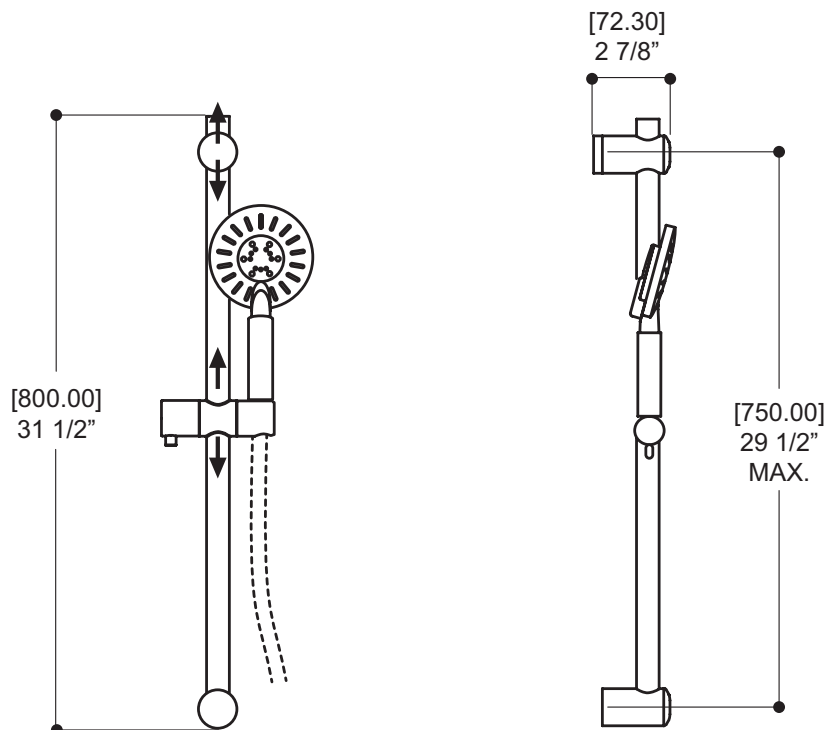

CODE & COMPLIANCE