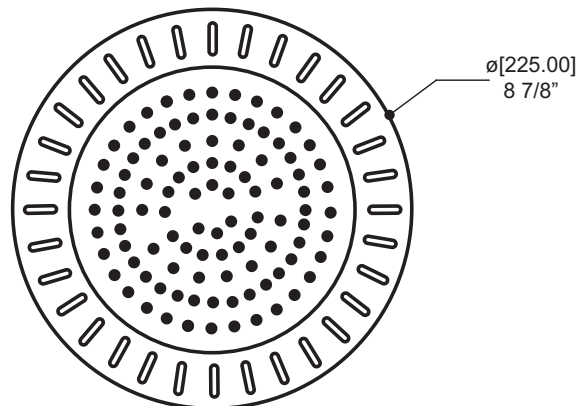

CODE & COMPLIANCE