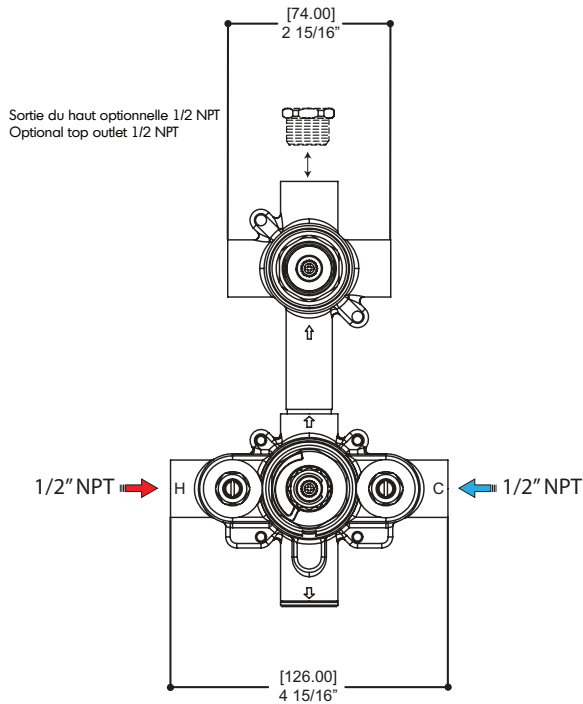

CODE & COMPLIANCE