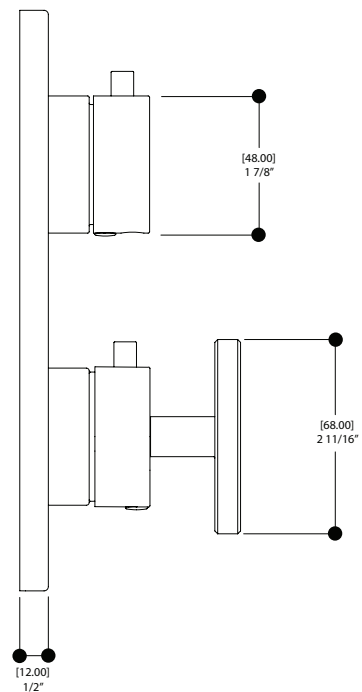

CODE & COMPLIANCE