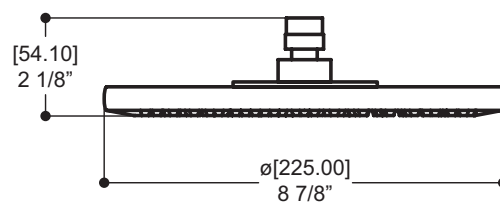

CODE & COMPLIANCE