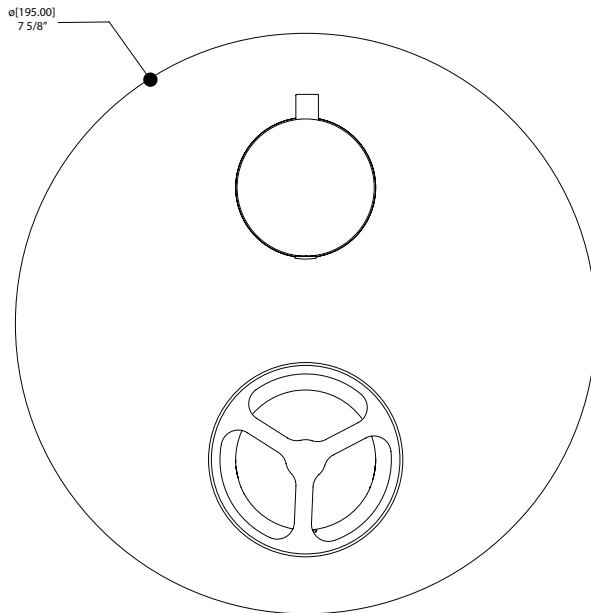

CODE & COMPLIANCE