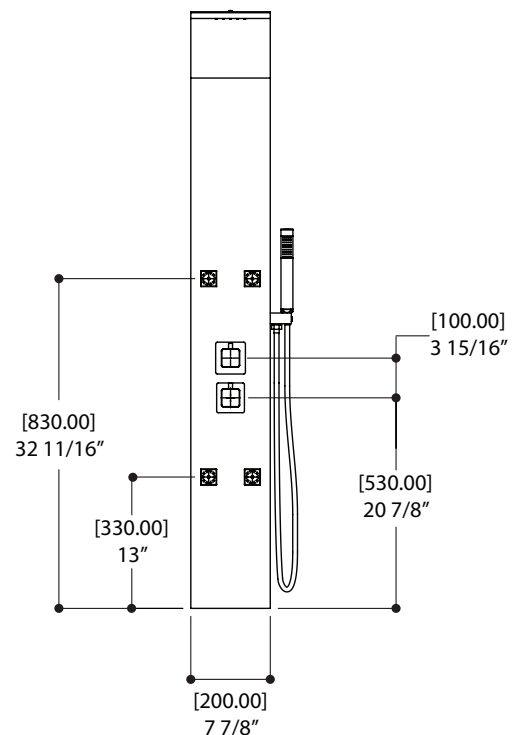

CODE & COMPLIANCE

cUPC certified by the manufacturer