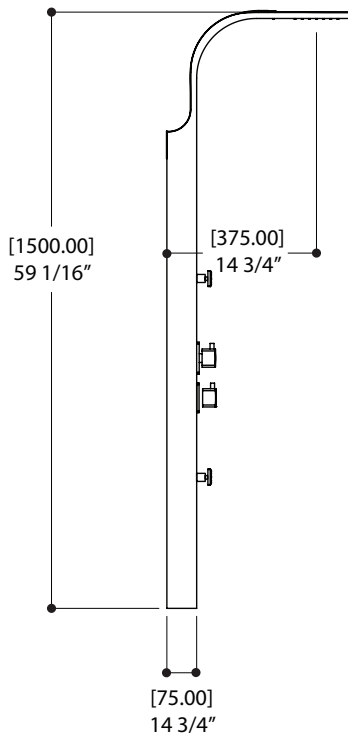

CODE & COMPLIANCE

cUPC certified by the manufacturer