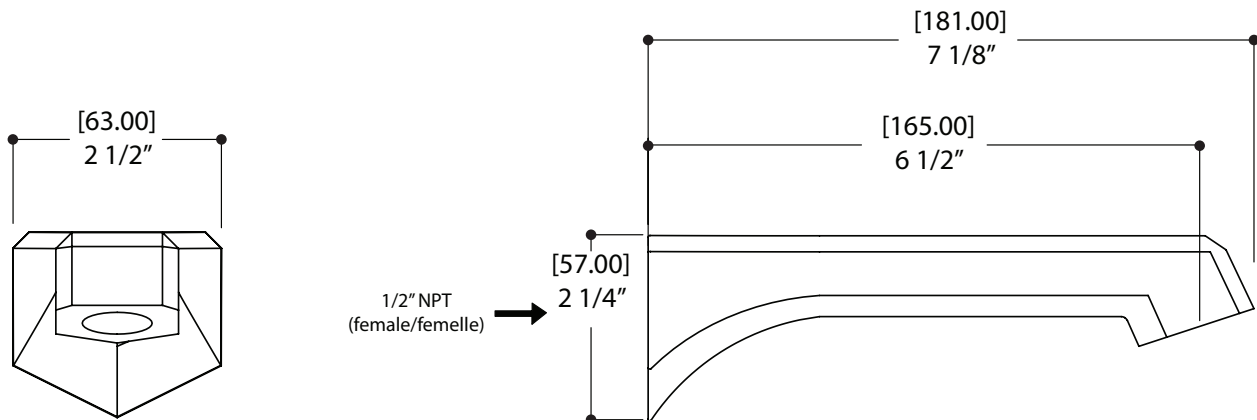

GENERAL DIMENSIONS DIMENSIONS GÉNÉRALES

INSTALLATION

1.

Preparing the wall

Prepare the tub spout connection using 1/2" NPT joint. A minimum of 35mm (1 3/8") and a maximum of 70mm (2 3/4") exceeding the finished wall is required.