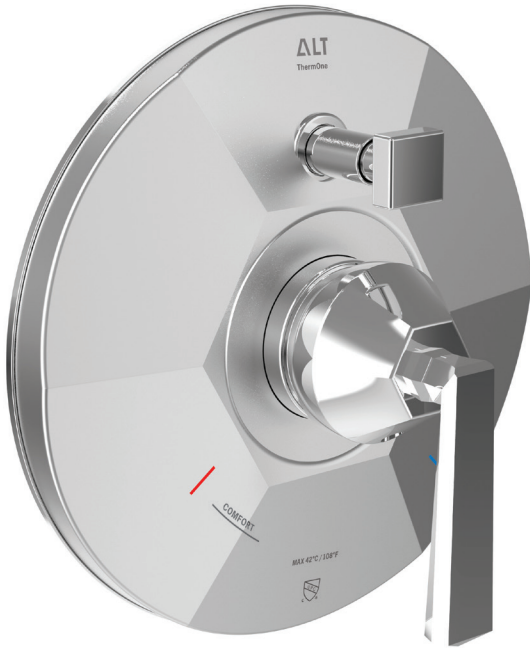

# BATON ROUGE

## # 25331

ThermOne with diverter trim kit  
 for #61264 - #61266 - #61268

### FEATURES

- Thermostatic cartridge pre-set to never exceed 42°C/108°F
- Lift and rotate temperature / volume control using one single lever
- THERMO-DRY™ -avoids any risks of hot/cold water cross contamination
- Push/pull diverter
- Shower valve not included

### FINISH

Polished chrome (pc)