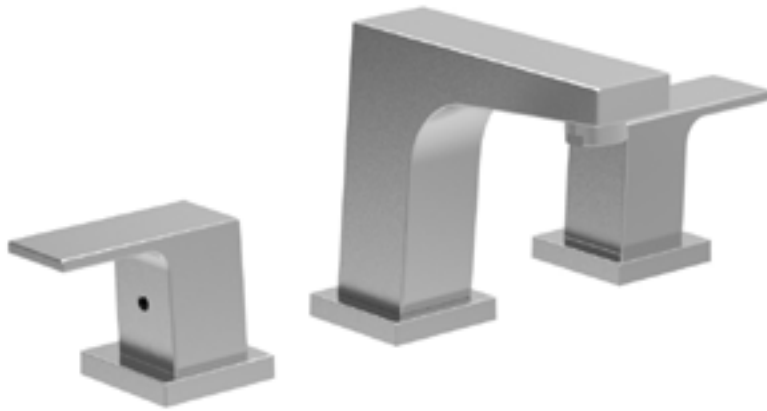

RIGA # 20771

widespread lavatory faucet

FEATURES

- Ceramic cartridges
- Solid brass
- Press pop-up drain with overflow included
- 1/2" connections
- Reduced water-efficient flow: 1.5 gpm (5.7 L/min)

FINISH

CODE & COMPLIANCE

SPECS AT LARGE

Total spout projection: 6 1/4"
Total height: 4 7/8"

Flow rate: 1.5 gpm (5.7 L/m)
Mounting hole: 1 3/8"
Counter depth: 2 1/4" max