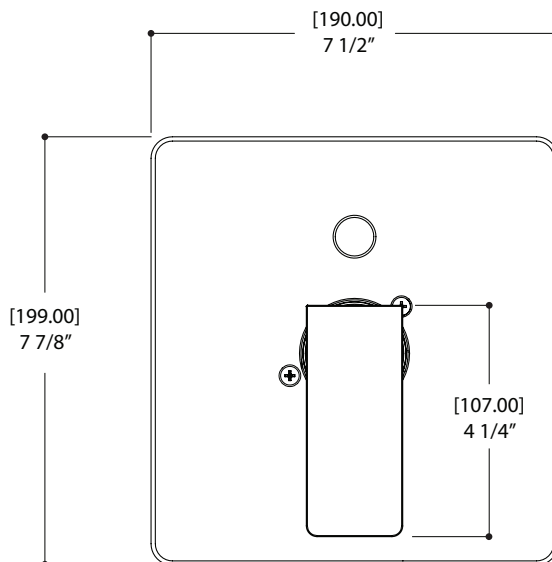

last revision : 30/03/2018