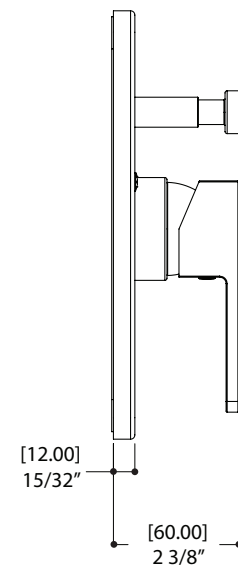

last revision : 30/03/2018