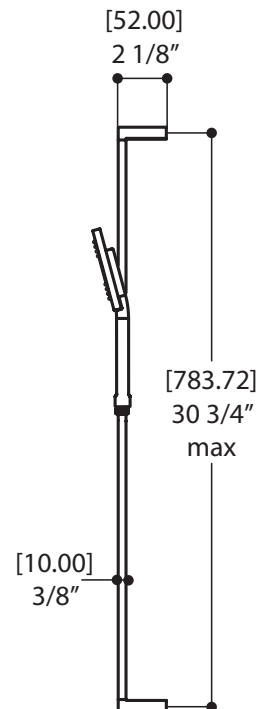

CODE & COMPLIANCE