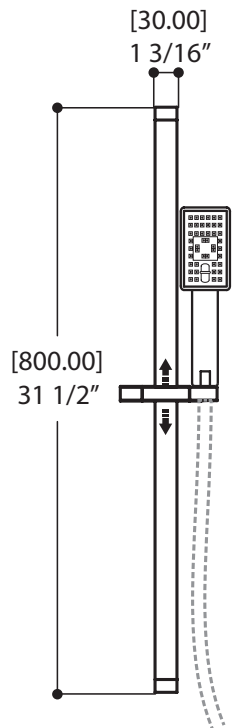

CODE & COMPLIANCE