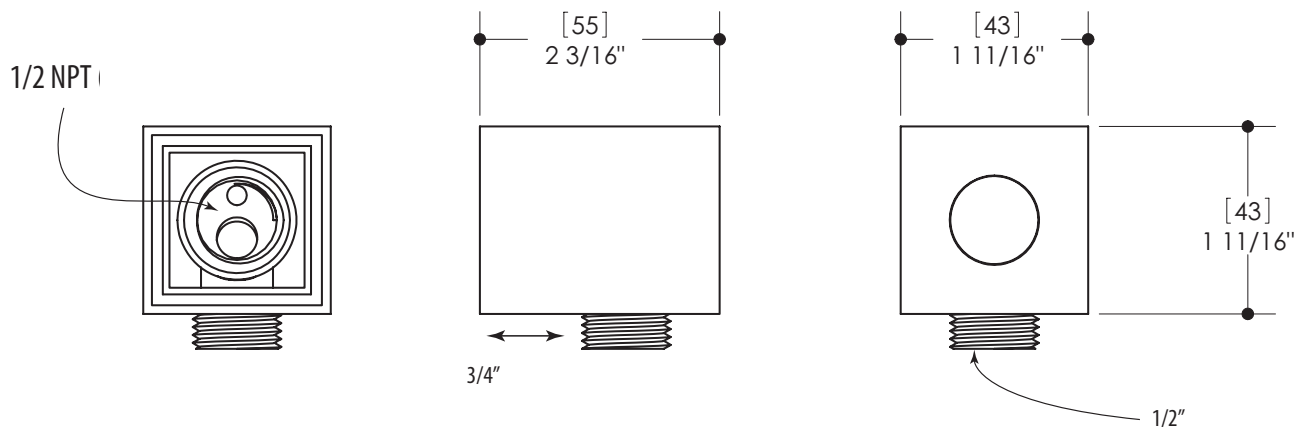

SQUARE SHOWER RAIL

90841

FEATURES

31.5" square rail with adjustable handshower support
 Triple function square handshower (rain,rain/
 massage,massage)
 5' double interlock flexible hose, anti-torsion
 Reduced water-efficient flow: 1.75 gpm (7.5 L/min)

Innovative 5/8" trim adjustment system to elbow installation
 1/2" female water inlet - NPT

FINISH

Polished chrome (pc)

WARRANTY

limited lifetime warranty on the polished chrome finish. All other components and parts carry a limited five-year warranty.

CODE & COMPLIANCE

SQUARE TUB SPOUT

90881

FEATURES

Solid brass
 7 3/8" square spout without diverter
 1/2" female inlet - NPT

FINISH

Polished chrome (pc)

WARRANTY