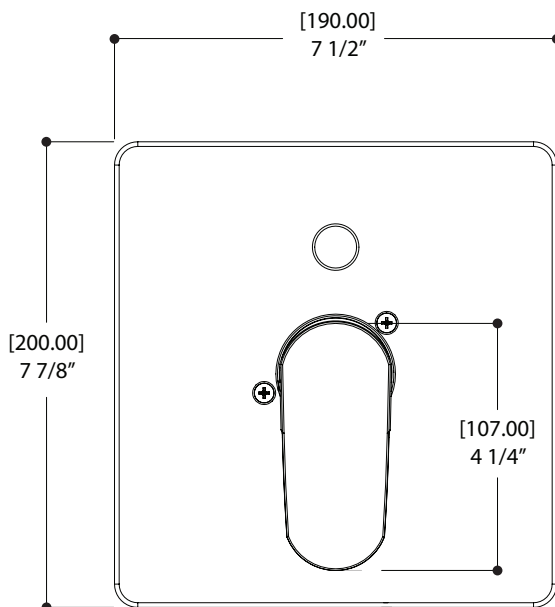

61268 WB CONNECTION

MISTO # 30332

ThermOne thermostatic valvewith diverter trim kit for
 #61264 - #61266 - #61268 valves

FEATURES

Thermostatic cartridge pre-set to never exceed 42°C/108°F
 Lift and rotate temperature / volume control using one single lever
 THERMO-DRY™ -avoids any risks of hot/cold water cross contamination
 Push/pull diverter
 Shower valve not included

SQUARE SHOWER RAIL

90841

FEATURES

31.5" square rail with adjustable handshower support
 Triple function square handshower (rain,rain/
 massage,massage)
 5' double interlock flexible hose, anti-torsion
 Reduced water-efficient flow: 1.75 gpm (7.5 L/min)

CODE & COMPLIANCE

SQUARE TUB SPOUT

90881

FEATURES

Solid brass
 7 3/8" square spout without diverter
 1/2" female inlet - NPT

FINISH

Polished chrome (pc)

WARRANTY