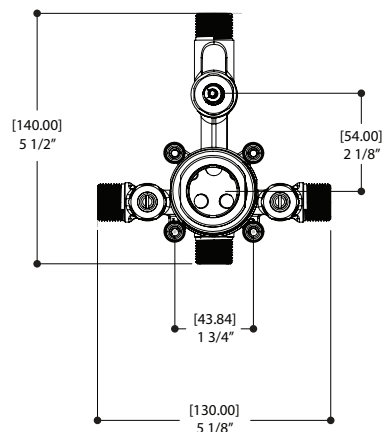

MISTO

ThermOne tub / shower system

#91326

FEATURES

- Solid brass
- 1/2" male water inlets - NPT/sweat or PEX or Wirsbo
- 1/2" male water outlet (on top)- NPT/sweat or PEX or Wirsbo
- 1/2" male water outlet (on bottom)- always NPT/sweat
- Service check valves/stop valves
- Test cap
- Push/pull diverter
- Flow rate: 5gpm (18.9 L/m)

61268 WB CONNECTION

MISTO # 30332

ThermOne thermostatic valvewith diverter trim kit for
 #61264 - #61266 - #61268 valves

FEATURES

Thermostatic cartridge pre-set to never exceed 42°C/108°F
 Lift and rotate temperature / volume control using one single lever
 THERMO-DRY™ -avoids any risks of hot/cold water cross contamination
 Push/pull diverter
 Shower valve not included

SQUARE SHOWER RAIL

90841

FEATURES

31.5" square rail with adjustable handshower support
 Triple function square handshower (rain,rain/
 massage,massage)
 5' double interlock flexible hose, anti-torsion
 Reduced water-efficient flow: 1.75 gpm (7.5 L/min)

CODE & COMPLIANCE

SQUARE TUB SPOUT

90881

FEATURES

Solid brass
 7 3/8" square spout without diverter
 1/2" female inlet - NPT

FINISH

Polished chrome (pc)

WARRANTY