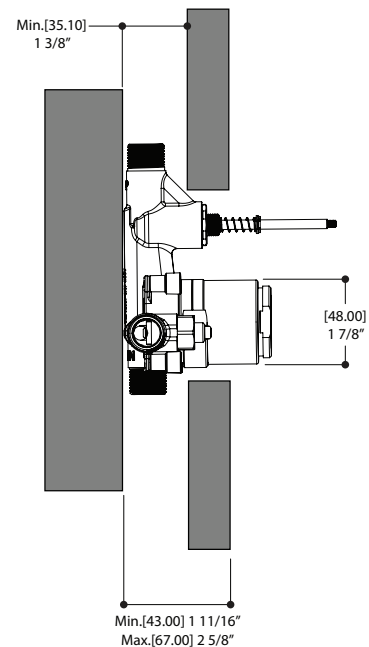

MISTO

ThermOne tub / shower system

#91326

FEATURES

- Solid brass
- 1/2" male water inlets - NPT/sweat or PEX or Wirsbo
- 1/2" male water outlet (on top)- NPT/sweat or PEX or Wirsbo
- 1/2" male water outlet (on bottom)- always NPT/sweat
- Service check valves/stop valves
- Test cap
- Push/pull diverter
- Flow rate: 5gpm (18.9 L/m)

61268 WB CONNECTION

MISTO # 30332

ThermOne thermostatic valvewith diverter trim kit for
 #61264 - #61266 - #61268 valves

FEATURES

Thermostatic cartridge pre-set to never exceed 42°C/108°F
 Lift and rotate temperature / volume control using one single lever
 THERMO-DRY™ -avoids any risks of hot/cold water cross contamination
 Push/pull diverter
 Shower valve not included

SQUARE SHOWER RAIL

90841

FEATURES

31.5" square rail with adjustable handshower support
 Triple function square handshower (rain,rain/
 massage,massage)
 5' double interlock flexible hose, anti-torsion
 Reduced water-efficient flow: 1.75 gpm (7.5 L/min)

CODE & COMPLIANCE

SQUARE TUB SPOUT

90881

FEATURES

Solid brass
 7 3/8" square spout without diverter
 1/2" female inlet - NPT

FINISH

Polished chrome (pc)

WARRANTY