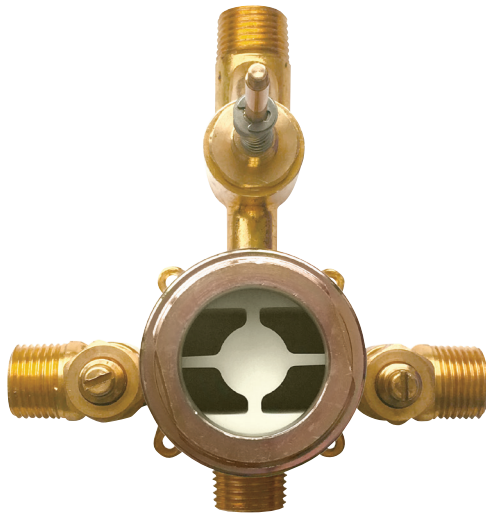

MISTO

ThermOne tub / shower system

#91326

FEATURES

- Solid brass
- 1/2" male water inlets - NPT/sweat or PEX or Wirsbo
- 1/2" male water outlet (on top)- NPT/sweat or PEX or Wirsbo
- 1/2" male water outlet (on bottom)- always NPT/sweat
- Service check valves/stop valves
- Test cap
- Push/pull diverter
- Flow rate: 5gpm (18.9 L/m)

61268 WB CONNECTION

MISTO # 30332

ThermOne thermostatic valvewith diverter trim kit for
 #61264 - #61266 - #61268 valves

FEATURES

Thermostatic cartridge pre-set to never exceed 42°C/108°F
 Lift and rotate temperature / volume control using one single lever
 THERMO-DRY™ -avoids any risks of hot/cold water cross contamination
 Push/pull diverter
 Shower valve not included

SQUARE SHOWER RAIL

90841

FEATURES

31.5" square rail with adjustable handshower support
 Triple function square handshower (rain,rain/
 massage,massage)
 5' double interlock flexible hose, anti-torsion
 Reduced water-efficient flow: 1.75 gpm (7.5 L/min)

CODE & COMPLIANCE

SQUARE TUB SPOUT

90881

FEATURES

Solid brass
 7 3/8" square spout without diverter
 1/2" female inlet - NPT

FINISH

Polished chrome (pc)

WARRANTY