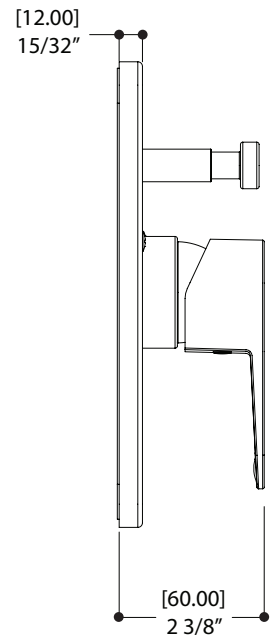

MISTO

ThermOne tub / shower system

#91326

FEATURES

- Solid brass
- 1/2" male water inlets - NPT/sweat or PEX or Wirsbo
- 1/2" male water outlet (on top)- NPT/sweat or PEX or Wirsbo
- 1/2" male water outlet (on bottom)- always NPT/sweat
- Service check valves/stop valves
- Test cap
- Push/pull diverter
- Flow rate: 5gpm (18.9 L/m)

61268 WB CONNECTION

MISTO # 30332

ThermOne thermostatic valvewith diverter trim kit for
 #61264 - #61266 - #61268 valves

FEATURES

Thermostatic cartridge pre-set to never exceed 42°C/108°F
 Lift and rotate temperature / volume control using one single lever
 THERMO-DRY™ -avoids any risks of hot/cold water cross contamination
 Push/pull diverter
 Shower valve not included

SQUARE SHOWER RAIL

90841

FEATURES

31.5" square rail with adjustable handshower support
 Triple function square handshower (rain,rain/
 massage,massage)
 5' double interlock flexible hose, anti-torsion
 Reduced water-efficient flow: 1.75 gpm (7.5 L/min)

CODE & COMPLIANCE

SQUARE TUB SPOUT

90881

FEATURES

Solid brass
 7 3/8" square spout without diverter
 1/2" female inlet - NPT

FINISH

Polished chrome (pc)

WARRANTY