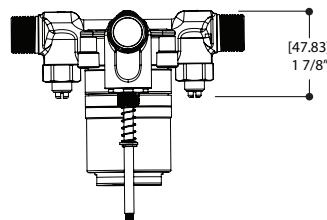

MISTO

ThermOne tub / shower system

#91326

FEATURES

- Solid brass
- 1/2" male water inlets - NPT/sweat or PEX or Wirsbo
- 1/2" male water outlet (on top)- NPT/sweat or PEX or Wirsbo
- 1/2" male water outlet (on bottom)- always NPT/sweat
- Service check valves/stop valves
- Test cap
- Push/pull diverter
- Flow rate: 5gpm (18.9 L/m)

61268 WB CONNECTION

MISTO # 30332

ThermOne thermostatic valvewith diverter trim kit for
 #61264 - #61266 - #61268 valves

FEATURES

Thermostatic cartridge pre-set to never exceed 42°C/108°F
 Lift and rotate temperature / volume control using one single lever
 THERMO-DRY™ -avoids any risks of hot/cold water cross contamination
 Push/pull diverter
 Shower valve not included

SQUARE SHOWER RAIL

90841

FEATURES

31.5" square rail with adjustable handshower support
 Triple function square handshower (rain,rain/
 massage,massage)
 5' double interlock flexible hose, anti-torsion
 Reduced water-efficient flow: 1.75 gpm (7.5 L/min)

CODE & COMPLIANCE

SQUARE TUB SPOUT

90881

FEATURES

Solid brass
 7 3/8" square spout without diverter
 1/2" female inlet - NPT

FINISH

Polished chrome (pc)

WARRANTY