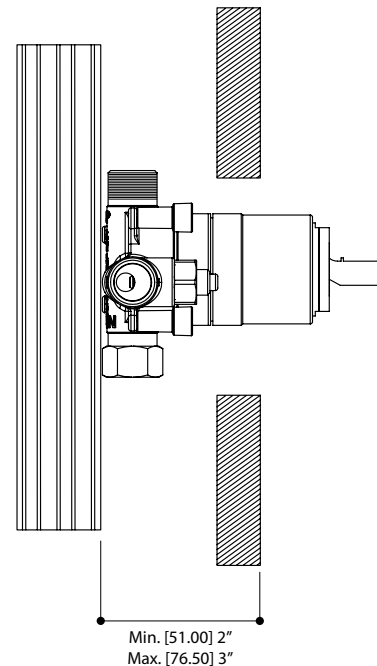

61234 NPT CONNECTION

- 1/2" male water inlets - NPT/sweat
- 1/2" male water outlets - NPT/sweat

61236 PEX CONNECTION

- PEX water inlets and top outlet
- 1/2" male bottom water outlet - NPT/sweat

61238 WB CONNECTION

- WB water inlets and top outlet
- 1/2" male bottom water outlet - NPT/sweat

RIGA # 20232

ThermOne trim kit for #61234 - #61236 - #61238

FEATURES

Thermostatic cartridge pre-set to never exceed 42°C/108°F
 Lift and rotate temperature / volume control using one single lever
 THERMO-DRY™ -avoids any risks of hot/cold water cross contamination
 Shower valve not included

COMPLETE RETRO-UP #90855

shower system

FEATURES

- 32" round rail with 17" projection
- Solid brass
- Adjustable sliding hook
- 9" rainhead
- Triple function round handshower (rain, massage, mist)
- 5' double interlock flexible hose, anti-torsion
- 1/2" NPT female inlet in the top position
- Allows easy upgrade of a standard shower