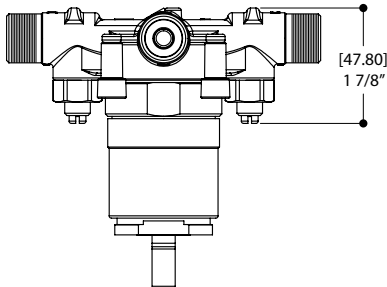

FEATURES

Solid brass
Service check valves / stop valves
Thermostatically limited to within 42° C

Flow rate: 4.5gpm (17L/min) at 45psi

WARRANTY

Residential: Limited lifetime warranty to original purchaser
Commercial: Two years warranty
(Complete warranty available at www.aquabrass.com/warranty)

61234 NPT CONNECTION

- 1/2" male water inlets - NPT/sweat
- 1/2" male water outlets - NPT/sweat

61236 PEX CONNECTION

- PEX water inlets and top outlet
- 1/2" male bottom water outlet - NPT/sweat

61238 WB CONNECTION

- WB water inlets and top outlet
- 1/2" male bottom water outlet - NPT/sweat