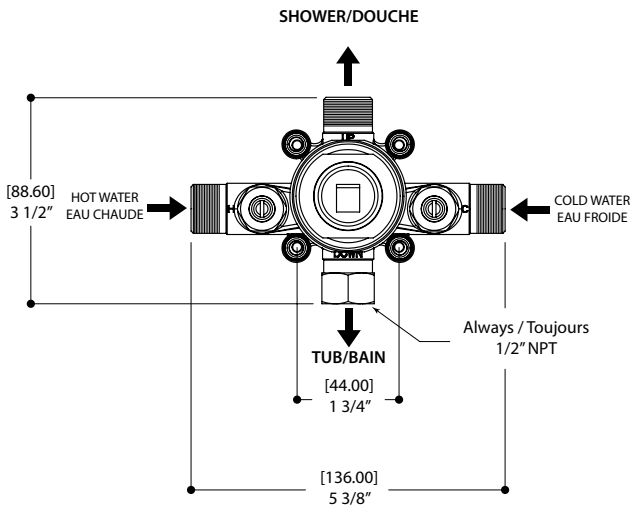

ThermOne Retro-Up shower system

#91285

FEATURES

Solid brass
Service check valves / stop valves
Thermostatically limited to within 42° C

Flow rate: 4.5gpm (17L/min) at 45psi

WARRANTY

Residential: Limited lifetime warranty to original purchaser
Commercial: Two years warranty
(Complete warranty available at www.aquabrass.com/warranty)

61234 NPT CONNECTION

- 1/2" male water inlets - NPT/sweat
- 1/2" male water outlets - NPT/sweat

61236 PEX CONNECTION

- PEX water inlets and top outlet
- 1/2" male bottom water outlet - NPT/sweat

61238 WB CONNECTION

- WB water inlets and top outlet
- 1/2" male bottom water outlet - NPT/sweat

RIGA # 20232

ThermOne trim kit for #61234 - #61236 - #61238

FEATURES

Thermostatic cartridge pre-set to never exceed 42°C/108°F
 Lift and rotate temperature / volume control using one single lever
 THERMO-DRY™ -avoids any risks of hot/cold water cross contamination
 Shower valve not included

COMPLETE RETRO-UP #90855

shower system

FEATURES

- 32" round rail with 17" projection
- Solid brass
- Adjustable sliding hook
- 9" rainhead
- Triple function round handshower (rain, massage, mist)
- 5' double interlock flexible hose, anti-torsion
- 1/2" NPT female inlet in the top position
- Allows easy upgrade of a standard shower