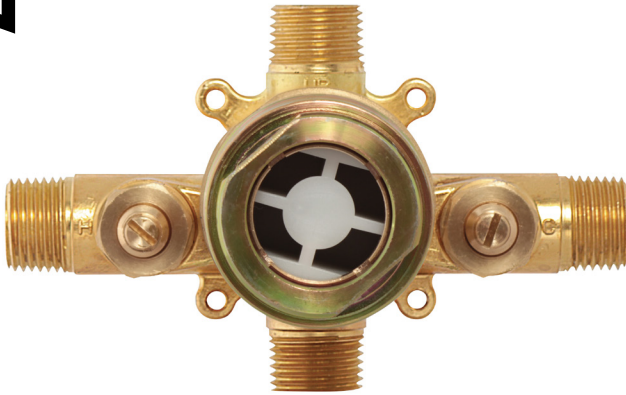

ThermOne Retro-Up shower system

#91285

FEATURES

Solid brass
Service check valves / stop valves
Thermostatically limited to within 42° C

Flow rate: 4.5gpm (17L/min) at 45psi

WARRANTY

Residential: Limited lifetime warranty to original purchaser
Commercial: Two years warranty
(Complete warranty available at www.aquabrass.com/warranty)

61234 NPT CONNECTION

- 1/2" male water inlets - NPT/sweat
- 1/2" male water outlets - NPT/sweat

61236 PEX CONNECTION

- PEX water inlets and top outlet
- 1/2" male bottom water outlet - NPT/sweat

61238 WB CONNECTION

- WB water inlets and top outlet
- 1/2" male bottom water outlet - NPT/sweat

RIGA # 20232

ThermOne trim kit for #61234 - #61236 - #61238

FEATURES

Thermostatic cartridge pre-set to never exceed 42°C/108°F
 Lift and rotate temperature / volume control using one single lever
 THERMO-DRY™ -avoids any risks of hot/cold water cross contamination
 Shower valve not included

COMPLETE RETRO-UP #90855

shower system

FEATURES

- 32" round rail with 17" projection
- Solid brass
- Adjustable sliding hook
- 9" rainhead
- Triple function round handshower (rain, massage, mist)
- 5' double interlock flexible hose, anti-torsion
- 1/2" NPT female inlet in the top position
- Allows easy upgrade of a standard shower