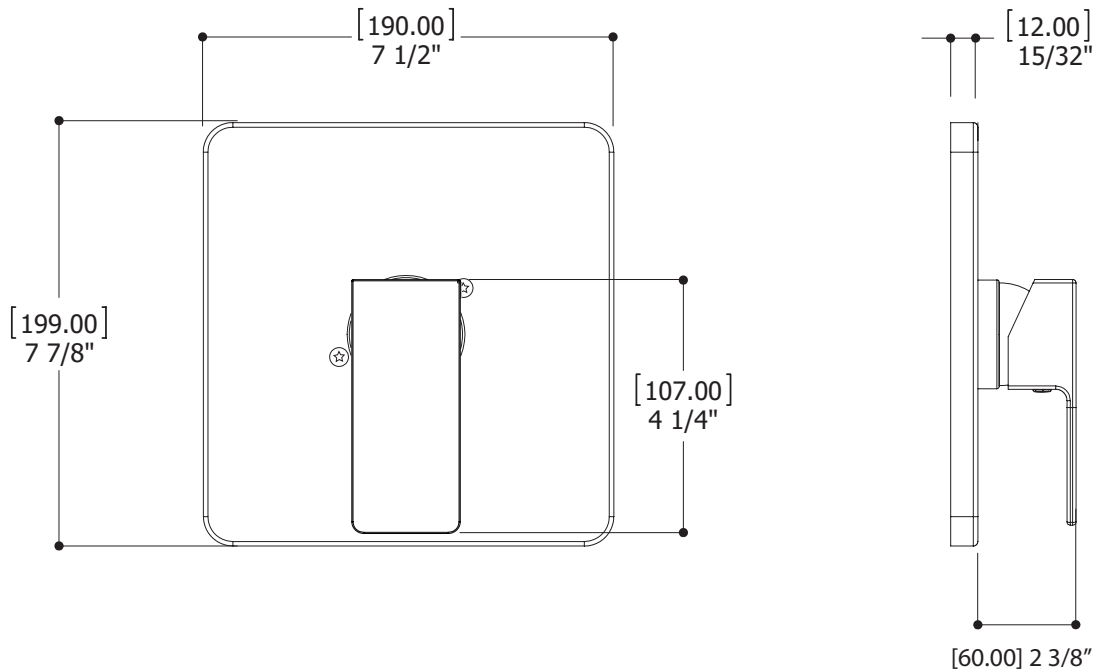

- WB water inlets and top outlet
- 1/2" male bottom water outlet - NPT/sweat

RIGA # 20232

ThermOne trim kit for #61234 - #61236 - #61238

FEATURES

Thermostatic cartridge pre-set to never exceed 42°C/108°F
 Lift and rotate temperature / volume control using one single lever
 THERMO-DRY™ -avoids any risks of hot/cold water cross contamination
 Shower valve not included

COMPLETE RETRO-UP #90855

shower system

FEATURES

- 32" round rail with 17" projection
- Solid brass
- Adjustable sliding hook
- 9" rainhead
- Triple function round handshower (rain, massage, mist)
- 5' double interlock flexible hose, anti-torsion
- 1/2" NPT female inlet in the top position
- Allows easy upgrade of a standard shower