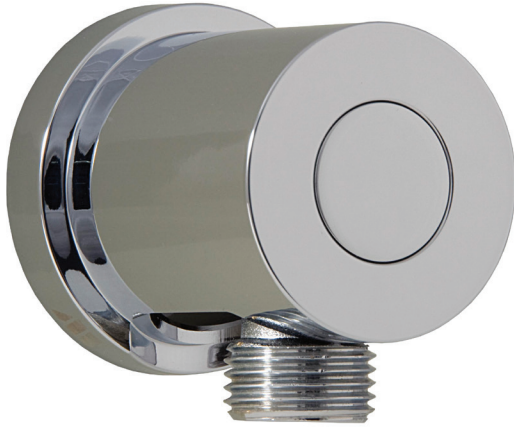

ADJUSTABLE WATERWAY

90734