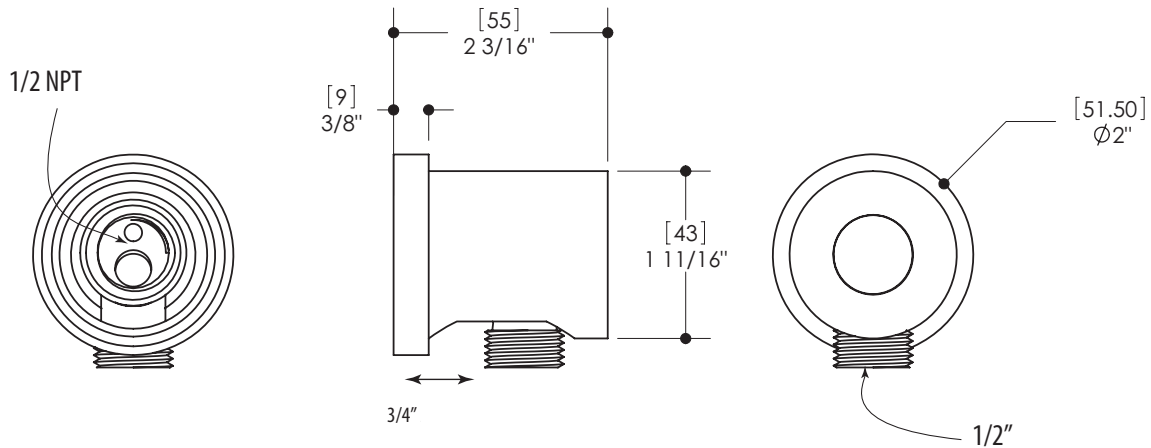

ROUND SHOWER RAIL

90840

FEATURES

- 31.5" stainless steel round rail with adjustable handshower support
- Top pivot position adaptable (up to 29 1/2" CC)
- Triple function round handshower (rain, massage, mist)
- 5' double interlock flexible hose, anti-torsion
- Reduced water-efficient flow: 1.75 gpm (7.5 L/min)

Innovative 5/8" trim adjustment system to elbow installation
 1/2" female water inlet - NPT

FINISH

Polished chrome (pc)

WARRANTY

limited lifetime warranty on the polished chrome finish. All other components and parts carry a limited five-year warranty.

CODE & COMPLIANCE

ROUND TUB SPOUT

90860

without diverter

FEATURES

5 5/16" round spout without diverter
1/2" slip-fit inlet

FINISH

Polished chrome (pc)