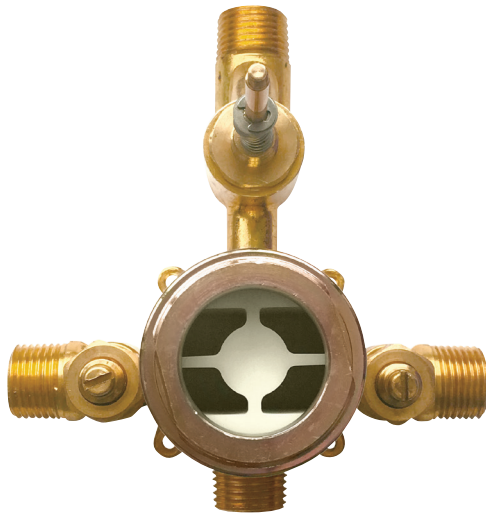

ThermOne tub / shower system

#91126

FEATURES

- Solid brass
- 1/2" male water inlets - NPT/sweat or PEX or Wirsbo
- 1/2" male water outlet (on top)- NPT/sweat or PEX or Wirsbo
- 1/2" male water outlet (on bottom)- always NPT/sweat
- Service check valves/stop valves
- Test cap
- Push/pull diverter
- Flow rate: 5gpm (18.9 L/m)

61268 WB CONNECTION

VOLO # 10331

ThermOne with diverter trim kit
 for #61334 - #61336 - #61338

FEATURES

Thermostatic cartridge pre-set to never exceed 42°C/108°F
 Lift and rotate temperature / volume control using one single lever
 THERMO-DRY™ -avoids any risks of hot/cold water cross contamination
 Push/pull diverter
 Shower valve not included

ROUND SHOWER RAIL

90840

FEATURES

- 31.5" stainless steel round rail with adjustable handshower support
- Top pivot position adaptable (up to 29 1/2" CC)
- Triple function round handshower (rain, massage, mist)
- 5' double interlock flexible hose, anti-torsion
- Reduced water-efficient flow: 1.75 gpm (7.5 L/min)

CODE & COMPLIANCE

ROUND TUB SPOUT

90860

without diverter

FEATURES

5 5/16" round spout without diverter
1/2" slip-fit inlet

FINISH

Polished chrome (pc)