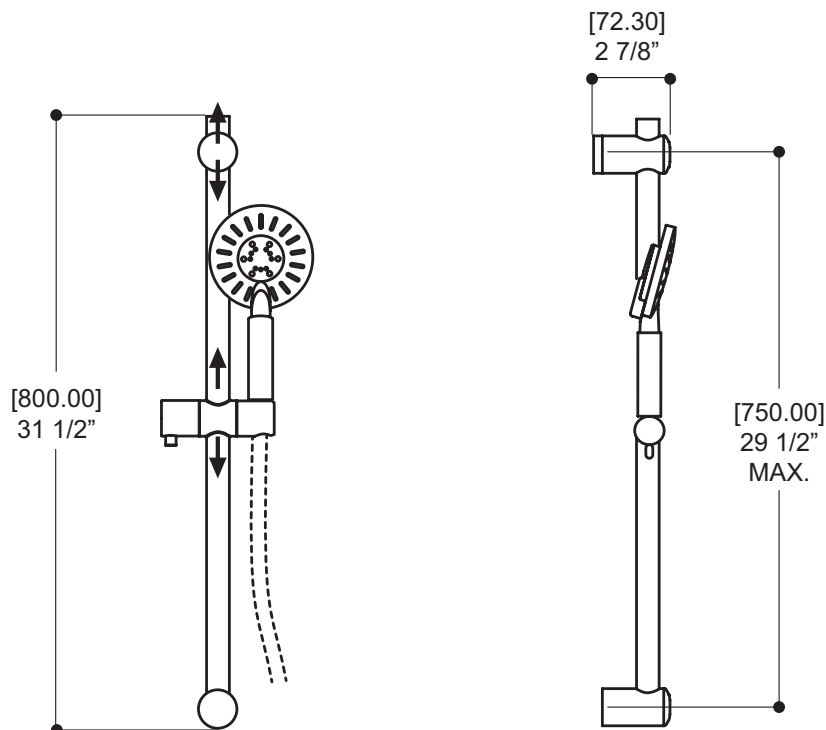

CODE & COMPLIANCE