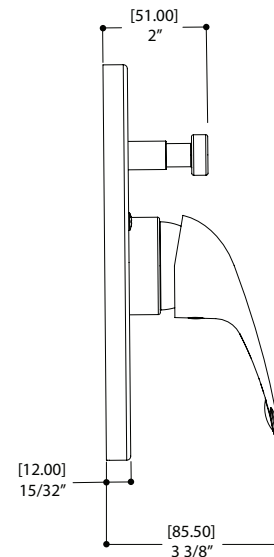

ThermOne tub / shower system

#91126

FEATURES

- Solid brass
- 1/2" male water inlets - NPT/sweat or PEX or Wirsbo
- 1/2" male water outlet (on top)- NPT/sweat or PEX or Wirsbo
- 1/2" male water outlet (on bottom)- always NPT/sweat
- Service check valves/stop valves
- Test cap
- Push/pull diverter
- Flow rate: 5gpm (18.9 L/m)

61268 WB CONNECTION

VOLO # 10331

ThermOne with diverter trim kit
 for #61334 - #61336 - #61338

FEATURES

Thermostatic cartridge pre-set to never exceed 42°C/108°F
 Lift and rotate temperature / volume control using one single lever
 THERMO-DRY™ -avoids any risks of hot/cold water cross contamination
 Push/pull diverter
 Shower valve not included

ROUND SHOWER RAIL

90840

FEATURES

- 31.5" stainless steel round rail with adjustable handshower support
- Top pivot position adaptable (up to 29 1/2" CC)
- Triple function round handshower (rain, massage, mist)
- 5' double interlock flexible hose, anti-torsion
- Reduced water-efficient flow: 1.75 gpm (7.5 L/min)

CODE & COMPLIANCE

ROUND TUB SPOUT

90860

without diverter

FEATURES

5 5/16" round spout without diverter
1/2" slip-fit inlet

FINISH

Polished chrome (pc)