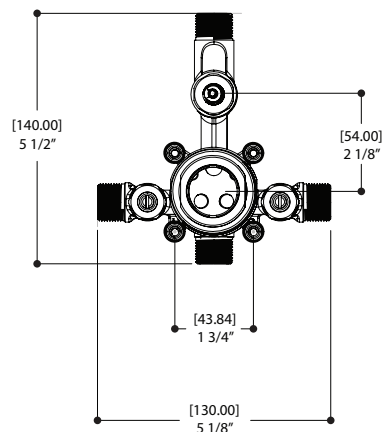

ThermOne tub / shower system

#91126

FEATURES

- Solid brass
- 1/2" male water inlets - NPT/sweat or PEX or Wirsbo
- 1/2" male water outlet (on top)- NPT/sweat or PEX or Wirsbo
- 1/2" male water outlet (on bottom)- always NPT/sweat
- Service check valves/stop valves
- Test cap
- Push/pull diverter
- Flow rate: 5gpm (18.9 L/m)

61268 WB CONNECTION

VOLO # 10331

ThermOne with diverter trim kit
 for #61334 - #61336 - #61338

FEATURES

Thermostatic cartridge pre-set to never exceed 42°C/108°F
 Lift and rotate temperature / volume control using one single lever
 THERMO-DRY™ -avoids any risks of hot/cold water cross contamination
 Push/pull diverter
 Shower valve not included

ROUND SHOWER RAIL

90840

FEATURES

- 31.5" stainless steel round rail with adjustable handshower support
- Top pivot position adaptable (up to 29 1/2" CC)
- Triple function round handshower (rain, massage, mist)
- 5' double interlock flexible hose, anti-torsion
- Reduced water-efficient flow: 1.75 gpm (7.5 L/min)

CODE & COMPLIANCE

ROUND TUB SPOUT

90860

without diverter

FEATURES

5 5/16" round spout without diverter
1/2" slip-fit inlet

FINISH

Polished chrome (pc)