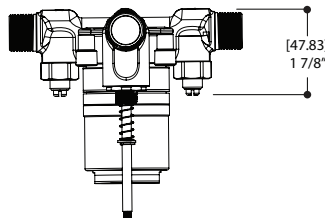

ThermOne tub / shower system

#91126

FEATURES

- Solid brass
- 1/2" male water inlets - NPT/sweat or PEX or Wirsbo
- 1/2" male water outlet (on top)- NPT/sweat or PEX or Wirsbo
- 1/2" male water outlet (on bottom)- always NPT/sweat
- Service check valves/stop valves
- Test cap
- Push/pull diverter
- Flow rate: 5gpm (18.9 L/m)

61268 WB CONNECTION

VOLO # 10331

ThermOne with diverter trim kit
 for #61334 - #61336 - #61338

FEATURES

Thermostatic cartridge pre-set to never exceed 42°C/108°F
 Lift and rotate temperature / volume control using one single lever
 THERMO-DRY™ -avoids any risks of hot/cold water cross contamination
 Push/pull diverter
 Shower valve not included

ROUND SHOWER RAIL

90840

FEATURES

- 31.5" stainless steel round rail with adjustable handshower support
- Top pivot position adaptable (up to 29 1/2" CC)
- Triple function round handshower (rain, massage, mist)
- 5' double interlock flexible hose, anti-torsion
- Reduced water-efficient flow: 1.75 gpm (7.5 L/min)