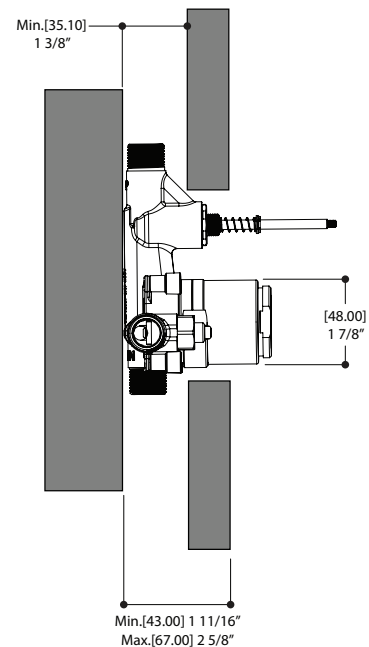

ThermOne tub / shower system

#91126

FEATURES

- Solid brass
- 1/2" male water inlets - NPT/sweat or PEX or Wirsbo
- 1/2" male water outlet (on top)- NPT/sweat or PEX or Wirsbo
- 1/2" male water outlet (on bottom)- always NPT/sweat
- Service check valves/stop valves
- Test cap
- Push/pull diverter
- Flow rate: 5gpm (18.9 L/m)

61268 WB CONNECTION

VOLO # 10331

ThermOne with diverter trim kit
 for #61334 - #61336 - #61338

FEATURES

Thermostatic cartridge pre-set to never exceed 42°C/108°F
 Lift and rotate temperature / volume control using one single lever
 THERMO-DRY™ -avoids any risks of hot/cold water cross contamination
 Push/pull diverter
 Shower valve not included

ROUND SHOWER RAIL

90840

FEATURES

- 31.5" stainless steel round rail with adjustable handshower support
- Top pivot position adaptable (up to 29 1/2" CC)
- Triple function round handshower (rain, massage, mist)
- 5' double interlock flexible hose, anti-torsion
- Reduced water-efficient flow: 1.75 gpm (7.5 L/min)

CODE & COMPLIANCE

ROUND TUB SPOUT

90860

without diverter

FEATURES

5 5/16" round spout without diverter
1/2" slip-fit inlet

FINISH

Polished chrome (pc)