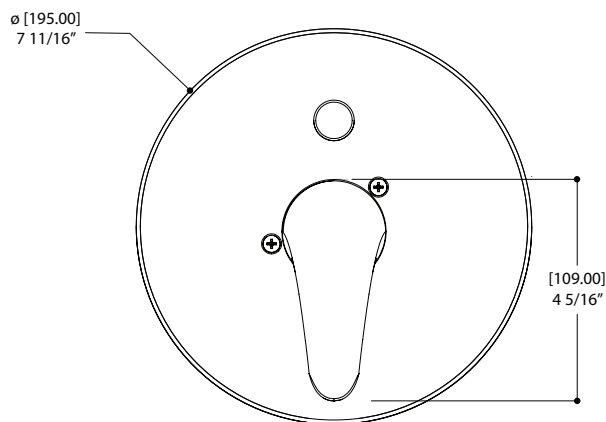

ThermOne tub / shower system

#91126

FEATURES

- Solid brass
- 1/2" male water inlets - NPT/sweat or PEX or Wirsbo
- 1/2" male water outlet (on top)- NPT/sweat or PEX or Wirsbo
- 1/2" male water outlet (on bottom)- always NPT/sweat
- Service check valves/stop valves
- Test cap
- Push/pull diverter
- Flow rate: 5gpm (18.9 L/m)

61268 WB CONNECTION

VOLO # 10331

ThermOne with diverter trim kit
 for #61334 - #61336 - #61338

FEATURES

Thermostatic cartridge pre-set to never exceed 42°C/108°F
 Lift and rotate temperature / volume control using one single lever
 THERMO-DRY™ -avoids any risks of hot/cold water cross contamination
 Push/pull diverter
 Shower valve not included

ROUND SHOWER RAIL

90840

FEATURES

- 31.5" stainless steel round rail with adjustable handshower support
- Top pivot position adaptable (up to 29 1/2" CC)
- Triple function round handshower (rain, massage, mist)
- 5' double interlock flexible hose, anti-torsion
- Reduced water-efficient flow: 1.75 gpm (7.5 L/min)

CODE & COMPLIANCE

ROUND TUB SPOUT

90860

without diverter

FEATURES

5 5/16" round spout without diverter
1/2" slip-fit inlet

FINISH

Polished chrome (pc)