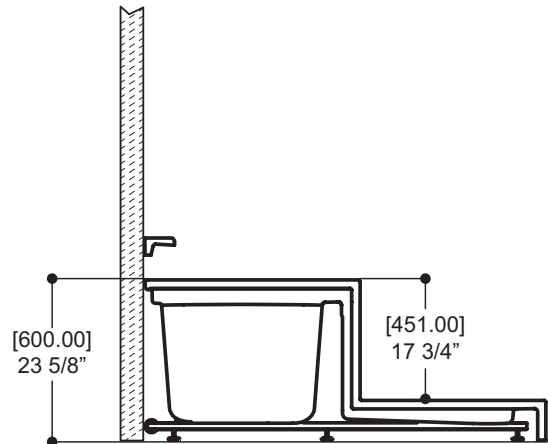

last revision : 27/07/2017