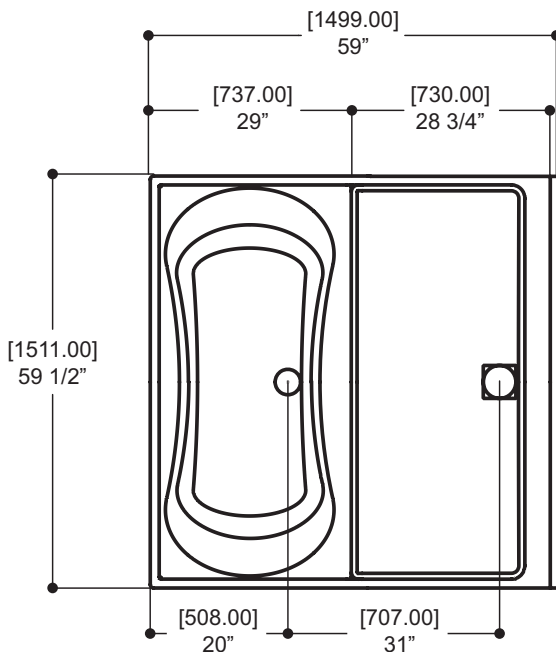

last revision : 27/07/2017