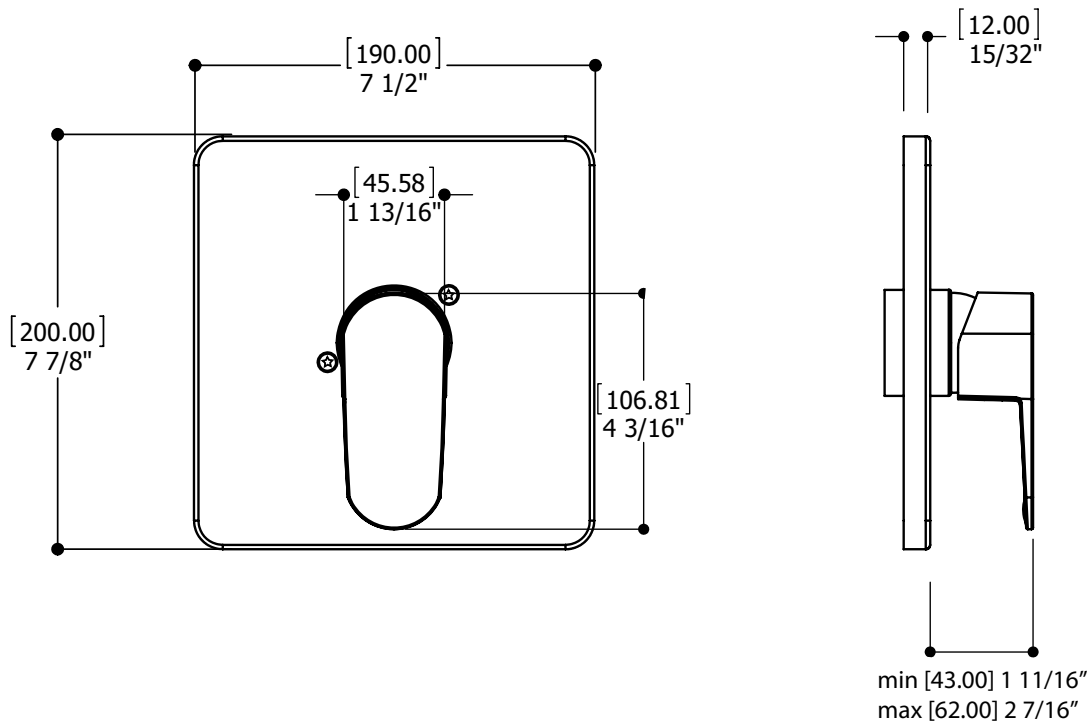

last revision 07/12/2016