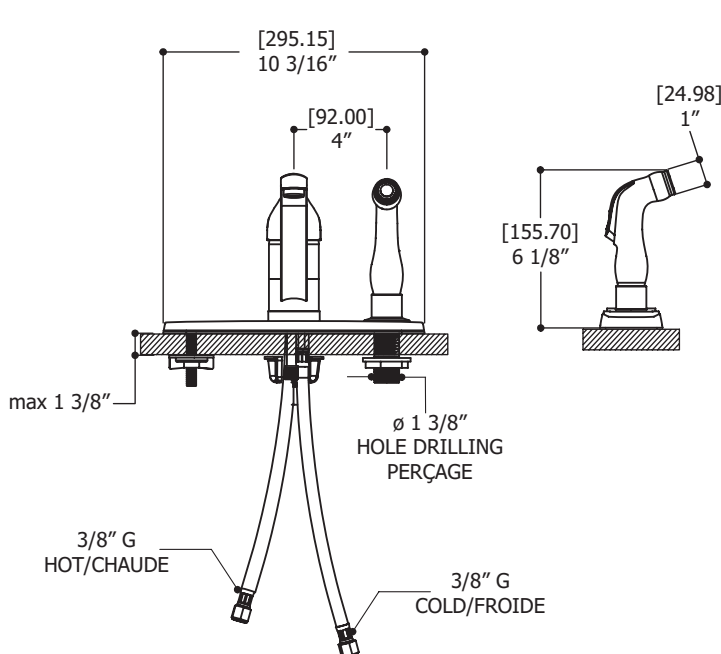

PRIMO # 10775

single-control kitchen faucet with side spray

FEATURES

- 10" plate included
- Ceramic cartridge
- Retractable single function side spray
- 3/8" connections
- Reduced water-efficient flow: 1.75 gpm (6.6 L/min)
- Spout rotation: 360°

SPECS AT LARGE

Total spout projection: 9 3/4"	Flow rate: 1.75 gpm (6.6 L/min)
CC spout projection: 8 1/16"	Mounting hole: 1 3/8"
Total spout height: 6 3/8"	Counter depth: 1 3/8" max
Total handshower height: 6 1/8"	

PRIMO # 10775

single-control kitchen faucet with side spray

FAUCET COMPONENTS

EXPLOSION PARTS

- 1 ALT7-10-730-01: handle
- 2 ALT7-10-736-00: cartridge
- 3 ALT7-10-750-00: tie-down kit
- 4 ALT7-10-710-00: hot water supply hose
- 5 ALT7-10-709-00: cold water supply hose
- 6 ALT7-10-756-00: handshower hose
- 7 ALT7-10-745-01: side spray
- 8 ALT7-10-763-01: aerator