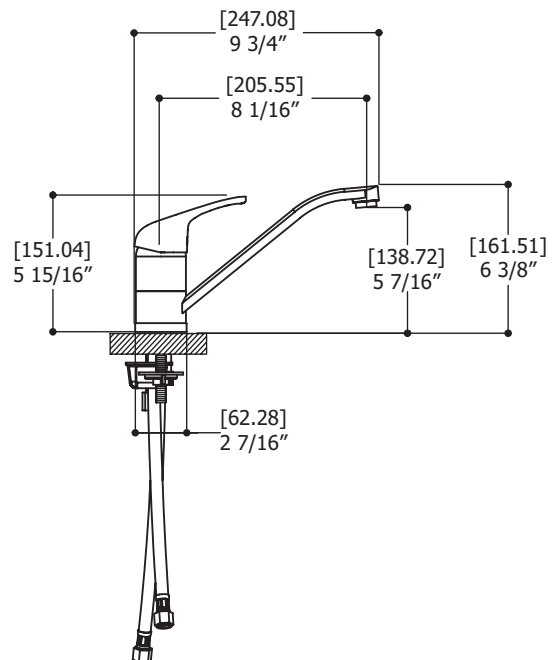

PRIMO # 10775

single-control kitchen faucet with side spray

FEATURES

- 10" plate included
- Ceramic cartridge
- Retractable single function side spray
- 3/8" connections
- Reduced water-efficient flow: 1.75 gpm (6.6 L/min)
- Spout rotation: 360°

SPECS AT LARGE

Total spout projection: 9 3/4"	Flow rate: 1.75 gpm (6.6 L/min)
CC spout projection: 8 1/16"	Mounting hole: 1 3/8"
Total spout height: 6 3/8"	Counter depth: 1 3/8" max
Total handshower height: 6 1/8"	

PRIMO # 10775

single-control kitchen faucet with side spray

FAUCET COMPONENTS

EXPLOSION PARTS

- 1 ALT7-10-730-01: handle
- 2 ALT7-10-736-00: cartridge
- 3 ALT7-10-750-00: tie-down kit
- 4 ALT7-10-710-00: hot water supply hose
- 5 ALT7-10-709-00: cold water supply hose
- 6 ALT7-10-756-00: handshower hose
- 7 ALT7-10-745-01: side spray
- 8 ALT7-10-763-01: aerator