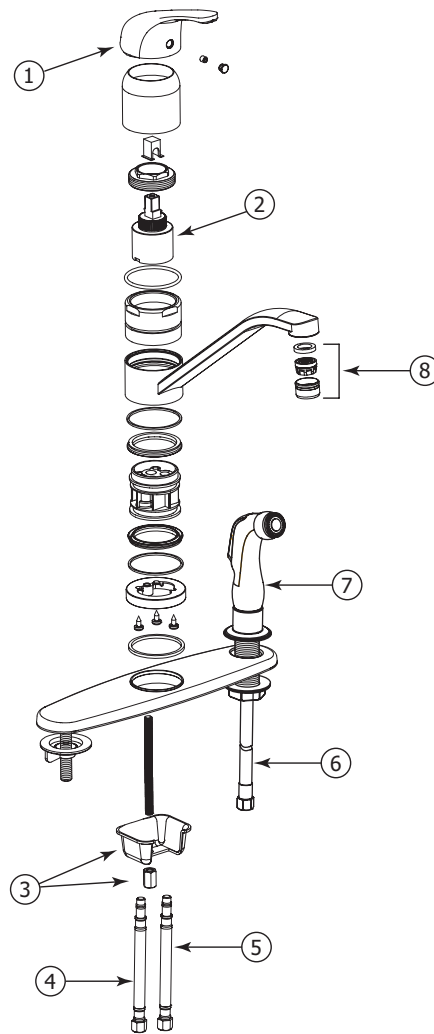

PRIMO # 10775

single-control kitchen faucet with side spray

FEATURES

- 10" plate included
- Ceramic cartridge
- Retractable single function side spray
- 3/8" connections
- Reduced water-efficient flow: 1.75 gpm (6.6 L/min)
- Spout rotation: 360°

SPECS AT LARGE

Total spout projection: 9 3/4"	Flow rate: 1.75 gpm (6.6 L/min)
CC spout projection: 8 1/16"	Mounting hole: 1 3/8"
Total spout height: 6 3/8"	Counter depth: 1 3/8" max
Total handshower height: 6 1/8"	

PRIMO # 10775

single-control kitchen faucet with side spray

FAUCET COMPONENTS

EXPLOSION PARTS

- 1 ALT7-10-730-01: handle
- 2 ALT7-10-736-00: cartridge
- 3 ALT7-10-750-00: tie-down kit
- 4 ALT7-10-710-00: hot water supply hose
- 5 ALT7-10-709-00: cold water supply hose
- 6 ALT7-10-756-00: handshower hose
- 7 ALT7-10-745-01: side spray
- 8 ALT7-10-763-01: aerator