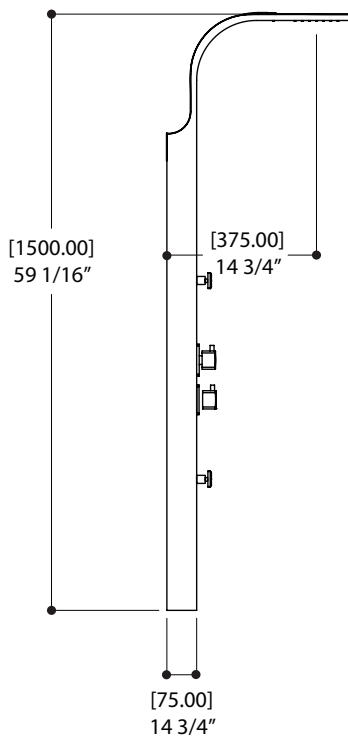

CODE & COMPLIANCE