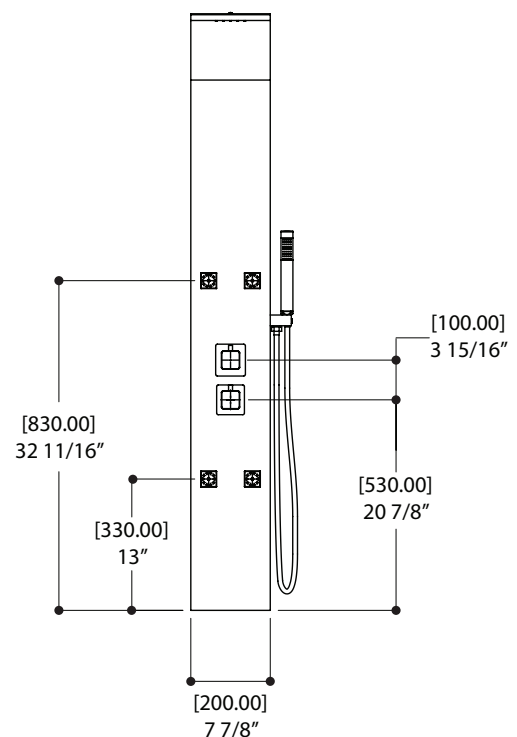

CODE & COMPLIANCE