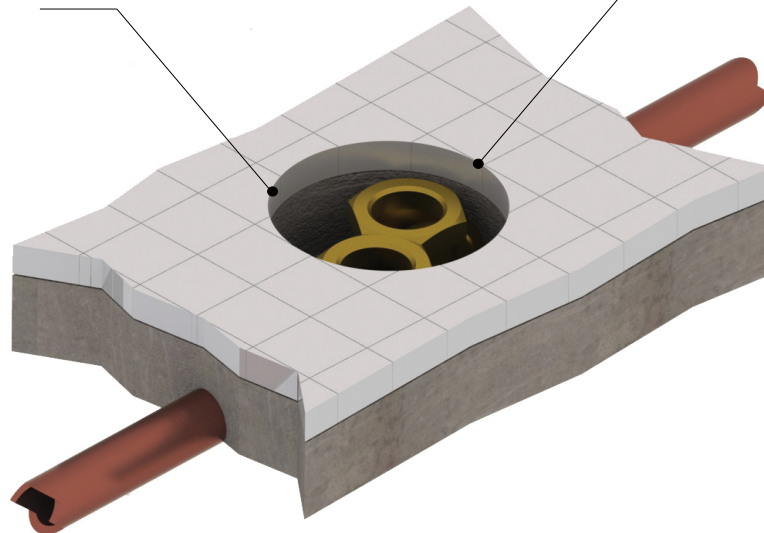

## FEATURES

Single-control lever with pressure balance cartridge  
 Cartridge #ALT76069900  
 Solid brass  
 1/2" connections  
 5' double interlock flexible hose, anti-torsion  
 Single spray handshower with reduced water-efficient flow:  
 2gpm (7.6 L/min)  
 Spout water flow: 5gpm (18.9 L/min)  
 Featuring "Easy fit" system

## SPECS AT LARGE

**Total faucet projection:** 10 1/8"    **Flow rate spout:** 5gpm (18.9 L/min)  
**CC spout projection:** 7 1/2"        **Flow rate handshower:** 2 gpm (7.6 L/min)  
**Total height faucet:** 38 5/8"

## Featuring "Easy fit", a job-site friendly installation system

\* If set deeper, use standard commercially available male-female extension ♂—♀  
 \* si c'est plus profond, utiliser une extension mâle-femelle standard

Ouverture recommandée de  
 ø 2 1/2"

Recommended opening  
 limited to within ø 2 1/2"

Optimize your rough configuration for a minimum C-C between hot & cold inlets (see examples)  
 Optimisez la configuration du brut pour minimiser le C-C entre l'entrée de l'eau chaude et froide