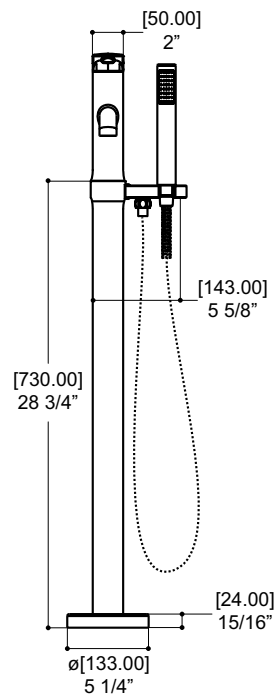

# CIRCO #40787

floormount tub filler with handshower

## FEATURES

Single-control lever with pressure balance cartridge  
 Cartridge #ALT76069900  
 Solid brass  
 1/2" connections  
 5' double interlock flexible hose, anti-torsion  
 Single spray handshower with reduced water-efficient flow:  
 2gpm (7.6 L/min)  
 Spout water flow: 5gpm (18.9 L/min)  
 Featuring "Easy fit" system

## SPECS AT LARGE

**Total faucet projection:** 10 1/8"    **Flow rate spout:** 5gpm (18.9 L/min)  
**CC spout projection:** 7 1/2"        **Flow rate handshower:** 2 gpm (7.6 L/min)  
**Total height faucet:** 38 5/8"