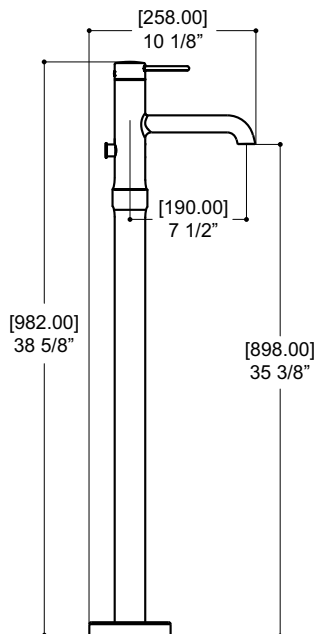

# CIRCO #40787

floormount tub filler with handshower

## FEATURES

Single-control lever with pressure balance cartridge  
 Cartridge #ALT76069900  
 Solid brass  
 1/2" connections  
 5' double interlock flexible hose, anti-torsion  
 Single spray handshower with reduced water-efficient flow:  
 2gpm (7.6 L/min)  
 Spout water flow: 5gpm (18.9 L/min)  
 Featuring "Easy fit" system

## SPECS AT LARGE

**Total faucet projection:** 10 1/8"    **Flow rate spout:** 5gpm (18.9 L/min)  
**CC spout projection:** 7 1/2"        **Flow rate handshower:** 2 gpm (7.6 L/min)  
**Total height faucet:** 38 5/8"