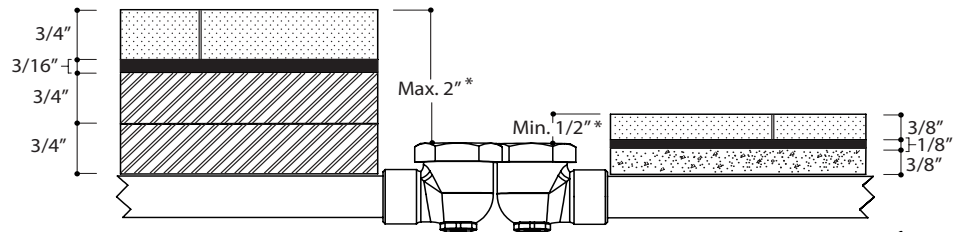

Featuring "Easy fit", a job-site friendly installation system

* If set deeper, use standard commercially available male-female extension ♂—♀
* si c'est plus profond, utiliser une extension mâle-femelle standard

Ouverture recommandée de
ø 2 1/2"

Recommended opening
limited to within ø 2 1/2"