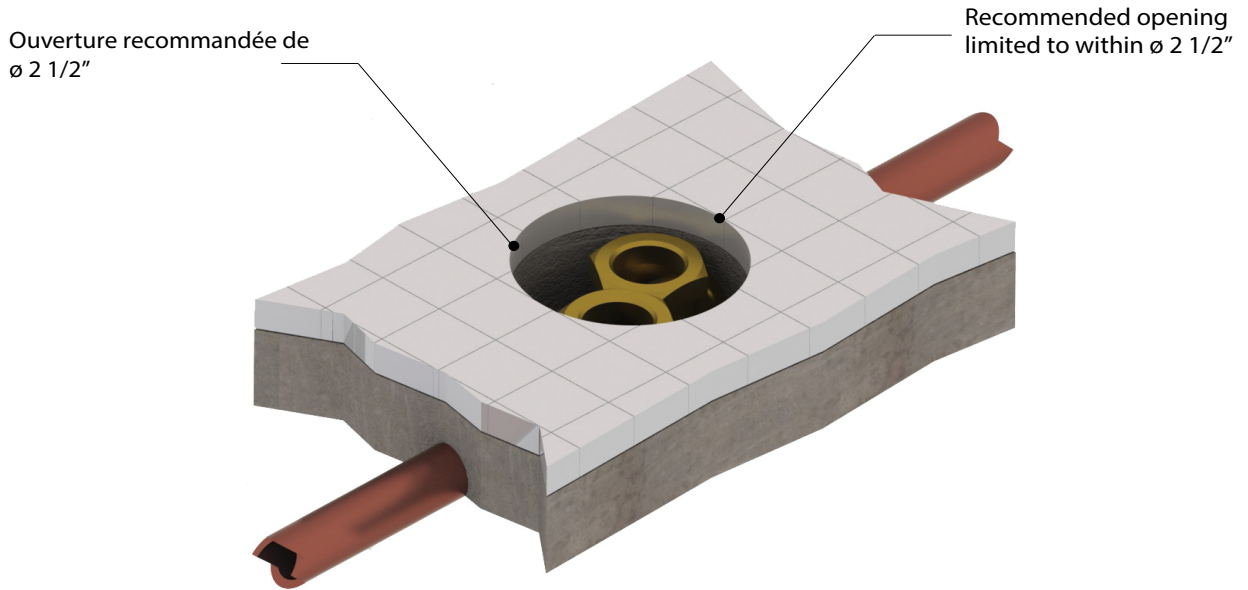

MISTO #30787

floormount tub filler with handshower

FEATURES

Single-control lever with pressure balance cartridge
 Cartridge #ALT76069900
 Solid brass
 1/2" connections
 5' double interlock flexible hose, anti-torsion
 Single spray handshower with reduced water-efficient
 flow: 2.0 gpm (7.6 L/m)
 Spout water flow: 5gpm (18.9 L/min)
 Featuring "Easy fit" system

FINISH

Polished chrome (pc)

WARRANTY

imited lifetime warranty on all cartridges and also on the polished chrome finish. All other components and parts carry a limited five-year warranty.

SPECS AT LARGE

Total faucet projection: 9 5/8" **Flow rate spout:** 5gpm (18.9 L/min)
CC spout projection: 7 7/8" **Flow rate handshower:** 2 gpm (7.6 L/m)
Total height faucet: 35 7/16"

CODE & COMPLIANCE

last revision : 21/10/2016

Featuring "Easy fit", a job-site friendly installation system

* If set deeper, use standard commercially available male-female extension ♂—♀
 * si c'est plus profond, utiliser une extension mâle-femelle standard

Optimize your rough configuration for a minimum C-C between hot & cold inlets (see examples)
 Optimisez la configuration du brut pour minimiser le C-C entre l'entrée de l'eau chaude et froide