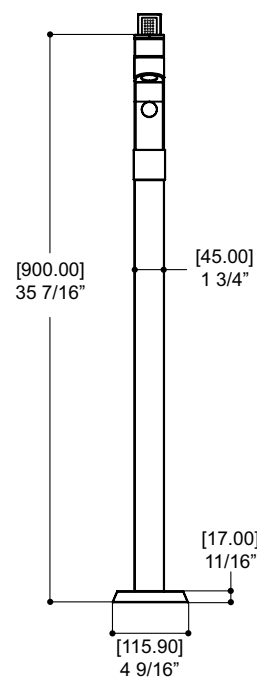

MISTO #30787

floormount tub filler with handshower

FEATURES

Single-control lever with pressure balance cartridge
 Cartridge #ALT76069900
 Solid brass
 1/2" connections
 5' double interlock flexible hose, anti-torsion
 Single spray handshower with reduced water-efficient
 flow: 2.0 gpm (7.6 L/m)
 Spout water flow: 5gpm (18.9 L/min)
 Featuring "Easy fit" system

FINISH

Polished chrome (pc)

WARRANTY

imited lifetime warranty on all cartridges and also on the polished chrome finish. All other components and parts carry a limited five-year warranty.

SPECS AT LARGE

Total faucet projection: 9 5/8" **Flow rate spout:** 5gpm (18.9 L/min)
CC spout projection: 7 7/8" **Flow rate handshower:** 2 gpm (7.6 L/m)
Total height faucet: 35 7/16"

CODE & COMPLIANCE

last revision : 21/10/2016

Featuring "Easy fit", a job-site friendly installation system

* If set deeper, use standard commercially available male-female extension ♂—♀
 * si c'est plus profond, utiliser une extension mâle-femelle standard