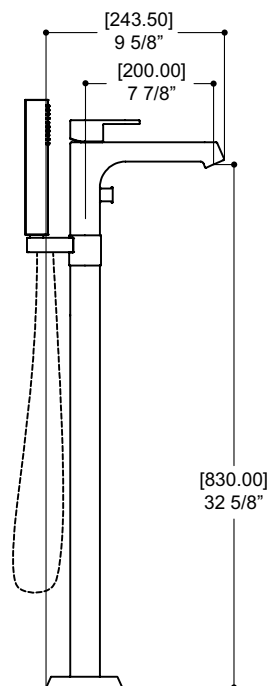

MISTO #30787

floormount tub filler with handshower

FEATURES

Single-control lever with pressure balance cartridge
 Cartridge #ALT76069900
 Solid brass
 1/2" connections
 5' double interlock flexible hose, anti-torsion
 Single spray handshower with reduced water-efficient
 flow: 2.0 gpm (7.6 L/m)
 Spout water flow: 5gpm (18.9 L/min)
 Featuring "Easy fit" system

FINISH

Polished chrome (pc)

WARRANTY

imited lifetime warranty on all cartridges and also on the polished chrome finish. All other components and parts carry a limited five-year warranty.

SPECS AT LARGE

Total faucet projection: 9 5/8" **Flow rate spout:** 5gpm (18.9 L/min)
CC spout projection: 7 7/8" **Flow rate handshower:** 2 gpm (7.6 L/m)
Total height faucet: 35 7/16"

CODE & COMPLIANCE

last revision : 21/10/2016

Featuring "Easy fit", a job-site friendly installation system

* If set deeper, use standard commercially available male-female extension ♂—♀
 * si c'est plus profond, utiliser une extension mâle-femelle standard

Optimize your rough configuration for a minimum C-C between hot & cold inlets (see examples)
 Optimisez la configuration du brut pour minimiser le C-C entre l'entrée de l'eau chaude et froide