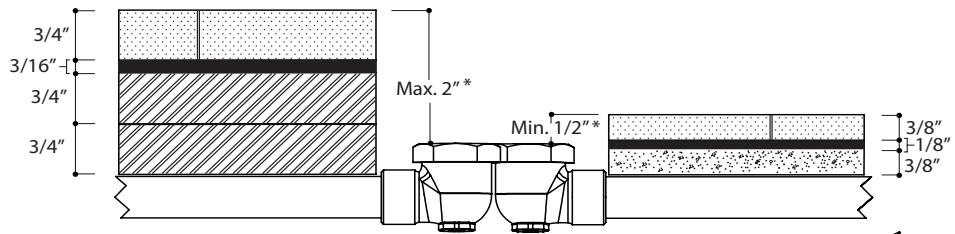

MISTO #30787

floormount tub filler with handshower

FEATURES

Single-control lever with pressure balance cartridge
 Cartridge #ALT76069900
 Solid brass
 1/2" connections
 5' double interlock flexible hose, anti-torsion
 Single spray handshower with reduced water-efficient
 flow: 2.0 gpm (7.6 L/m)
 Spout water flow: 5gpm (18.9 L/min)
 Featuring "Easy fit" system

FINISH

Polished chrome (pc)

WARRANTY

imited lifetime warranty on all cartridges and also on the polished chrome finish. All other components and parts carry a limited five-year warranty.

SPECS AT LARGE

Total faucet projection: 9 5/8" **Flow rate spout:** 5gpm (18.9 L/min)
CC spout projection: 7 7/8" **Flow rate handshower:** 2 gpm (7.6 L/m)
Total height faucet: 35 7/16"

CODE & COMPLIANCE

last revision : 21/10/2016

Featuring "Easy fit", a job-site friendly installation system

* If set deeper, use standard commercially available male-female extension ♂—♀
 * si c'est plus profond, utiliser une extension mâle-femelle standard

Optimize your rough configuration for a minimum C-C between hot & cold inlets (see examples)
 Optimisez la configuration du brut pour minimiser le C-C entre l'entrée de l'eau chaude et froide