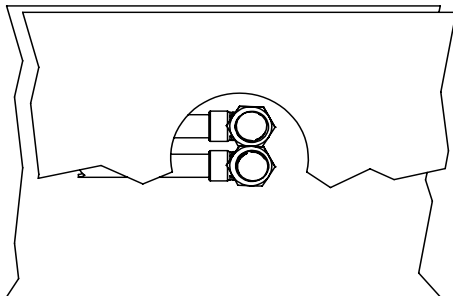

MISTO #30787

floormount tub filler with handshower

FEATURES

Single-control lever with pressure balance cartridge
 Cartridge #ALT76069900
 Solid brass
 1/2" connections
 5' double interlock flexible hose, anti-torsion
 Single spray handshower with reduced water-efficient
 flow: 2.0 gpm (7.6 L/m)
 Spout water flow: 5gpm (18.9 L/min)
 Featuring "Easy fit" system

FINISH

Polished chrome (pc)

WARRANTY

imited lifetime warranty on all cartridges and also on the polished chrome finish. All other components and parts carry a limited five-year warranty.

SPECS AT LARGE

Total faucet projection: 9 5/8" **Flow rate spout:** 5gpm (18.9 L/min)
CC spout projection: 7 7/8" **Flow rate handshower:** 2 gpm (7.6 L/m)
Total height faucet: 35 7/16"

CODE & COMPLIANCE

last revision : 21/10/2016

Featuring "Easy fit", a job-site friendly installation system

* If set deeper, use standard commercially available male-female extension ♂—♀
 * si c'est plus profond, utiliser une extension mâle-femelle standard

Optimize your rough configuration for a minimum C-C between hot & cold inlets (see examples)
 Optimisez la configuration du brut pour minimiser le C-C entre l'entrée de l'eau chaude et froide