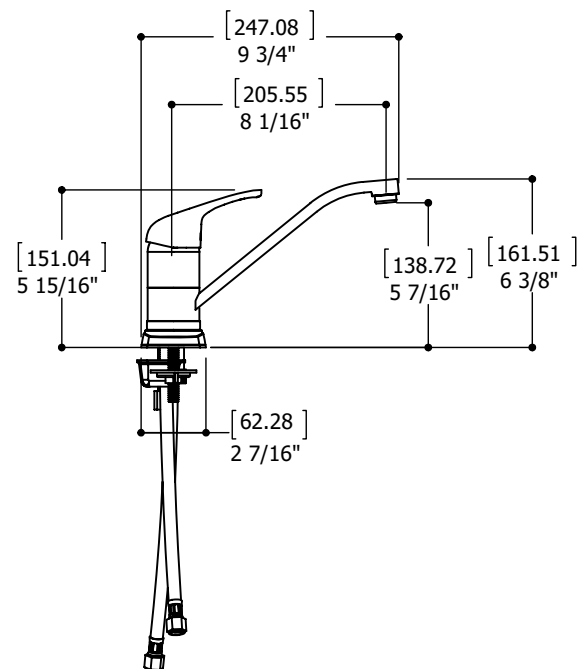

# SECONDO #10876

single-control kitchen faucet

## FEATURES

10" plate included  
Ceramic cartridge  
3/8" connections  
Reduced water-efficient flow: 1.75 gpm (6.6 L/min)  
Spout rotation: 360°

## SPECS AT LARGE

**Total spout projection:** 9 3/4"      **Flow rate:** 1.75 gpm (6.6 L/min)  
**CC spout projection:** 8 1/16"      **Mounting hole:** 1 3/8"  
**Total spout height:** 6 3/8"      **Counter depth:** 1 1/2" max