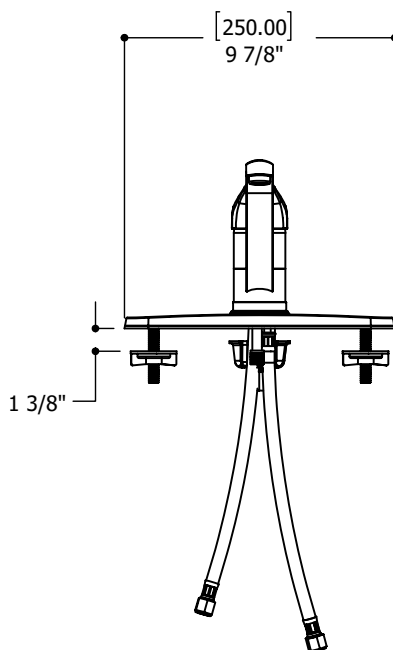

## FEATURES

10" plate included  
Ceramic cartridge  
3/8" connections  
Reduced water-efficient flow: 1.75 gpm (6.6 L/min)  
Spout rotation: 360°

## SPECS AT LARGE

**Total spout projection:** 9 3/4"      **Flow rate:** 1.75 gpm (6.6 L/min)  
**CC spout projection:** 8 1/16"      **Mounting hole:** 1 3/8"  
**Total spout height:** 6 3/8"      **Counter depth:** 1 1/2" max