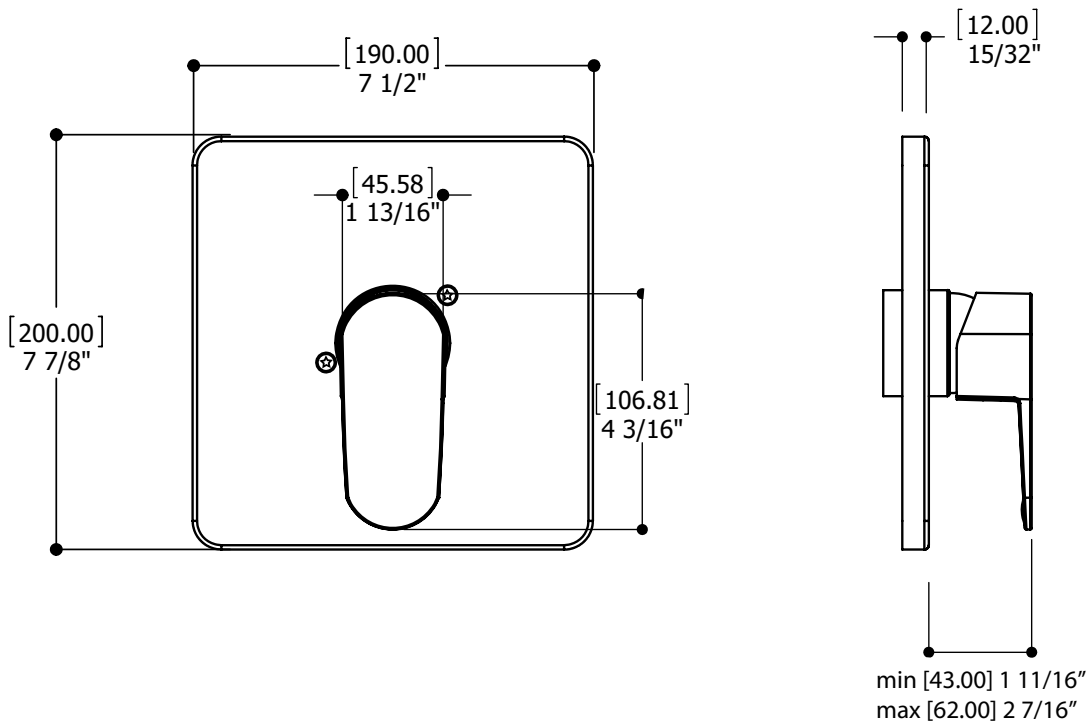

last revision 11/07/2016