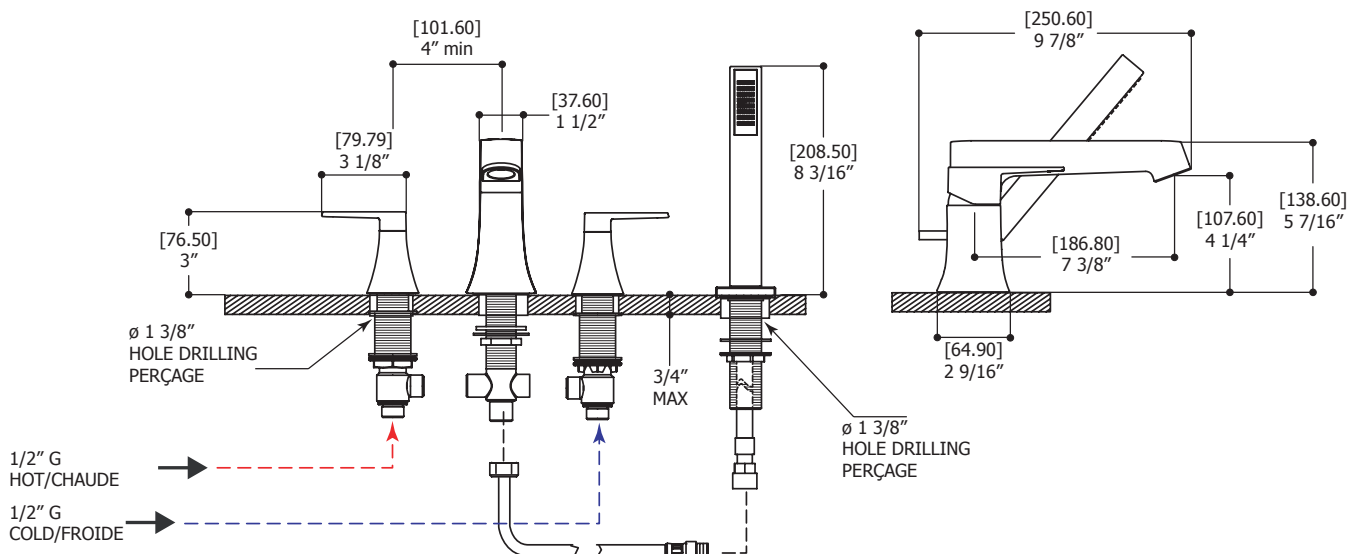

MISTO #30773

4-piece deckmount tub filler with handshower

FEATURES

- Ceramic cartridge
- Solid brass
- Single spray handshower with reduced water-efficient flow: 2.0 gpm (7.6 L/m)
- Spout water flow: 5.5 gpm (20.8 L/min)
- 5' hidden hose
- Diverter at the back of spout
- 1/2" female connections

SPECS AT LARGE

Total spout projection: 9 7/8" **Flow rate spout:** 5.5 gpm (20.8 L/min)
CC spout projection: 7 3/8" **Flow rate handshower:** 2 gpm (7.6 L/m)
Total height spout: 5 7/16" **Mounting hole:** 1 3/8" min
Total height handshower: 8 3/16" **Counter depth:** 1 1/2" max