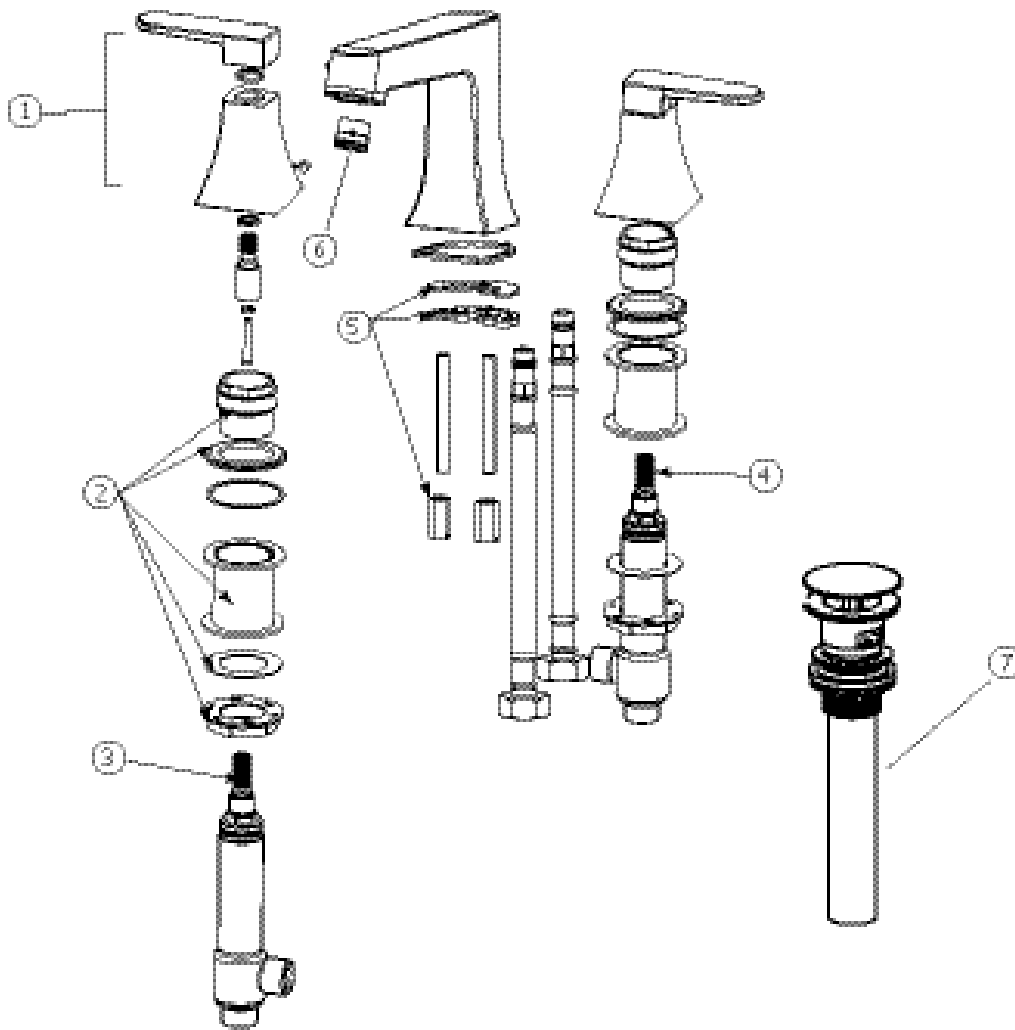

## SPECS AT LARGE

Total spout projection: 5 3/4"  
Total height: 4 1/4"

Flow rate: 1.5 gpm (5.7 L/m)  
Mounting hole: 1 3/8"  
Counter depth: 3/4" max

last revision : 21/08/2012

## FAUCET COMPONENTS

## EXPLOSION PARTS

- 1 ALT7-30-783-01: handle
- 2 ALT7-30-727-00: handle tie-down
- 3 ALT7-30-791-00: hot water cartridge
- 4 ALT7-30-790-00: cold water cartridge
- 5 ALT7-30-726-00: spout tie-down
- 6 ALT7-30-720-01: aerator
- 7 ALT7-10-799-01: press pop-up drain