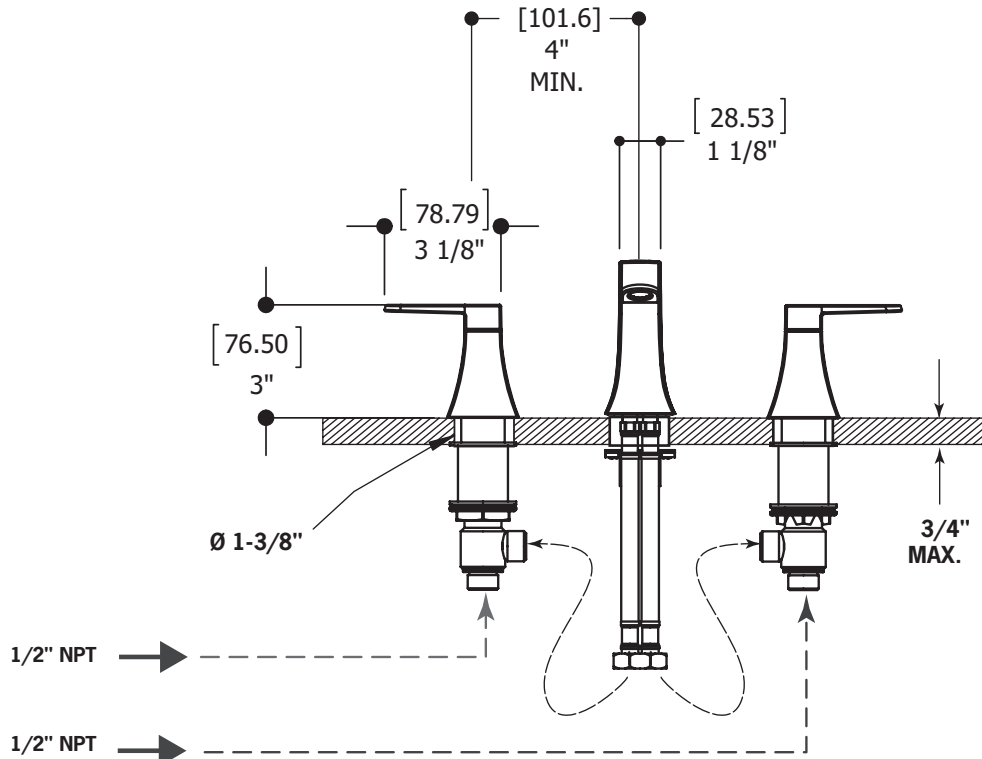

## FEATURES

Ceramic cartridges  
Solid brass  
Press pop-up drain with overflow included  
1/2" connections  
Reduced water-efficient flow: 1.5 gpm (5.7 L/min)

## SPECS AT LARGE

Total spout projection: 5 3/4"  
Total height: 4 1/4"

Flow rate: 1.5 gpm (5.7 L/m)  
Mounting hole: 1 3/8"  
Counter depth: 3/4" max

last revision : 21/08/2012